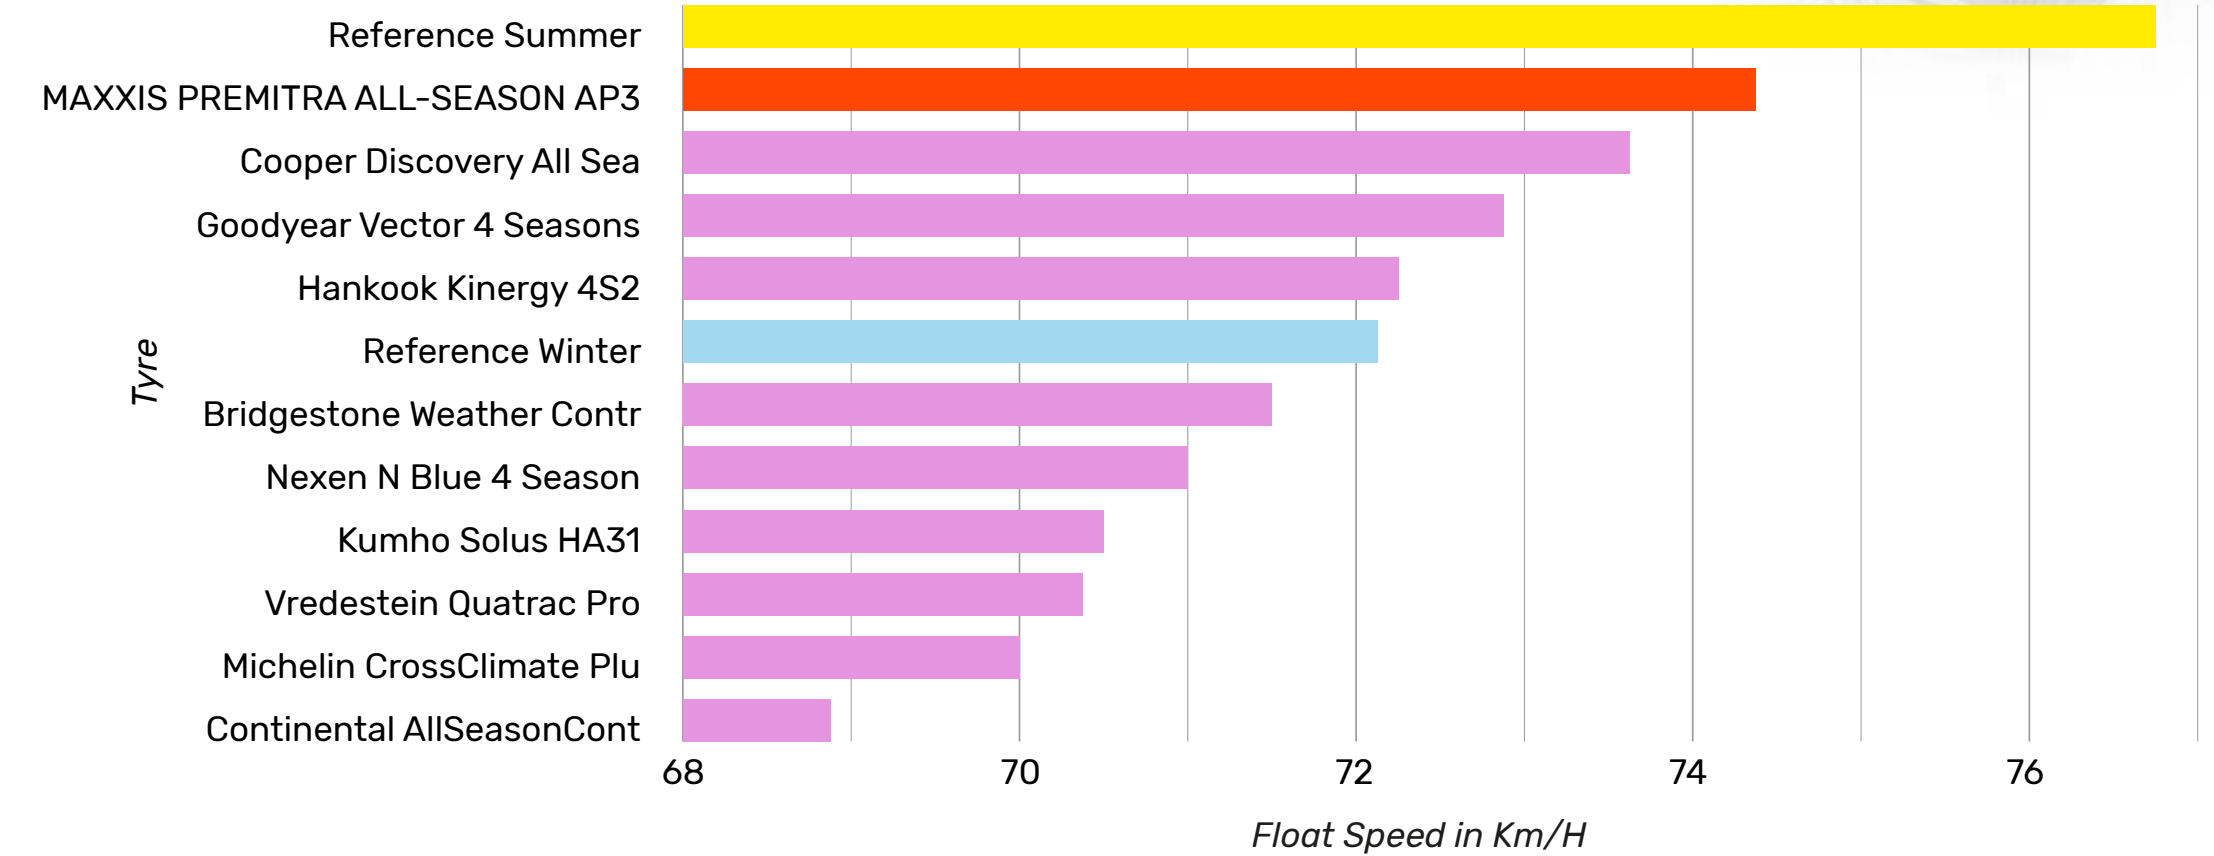

PREMITRA ALLSEASON AP3

2019 Auto Bild All-Season Tyre Test

12 tyres tested

225/45 R17

Dry Braking

Straight Aquaplaning

Maxxis Tyre Test Results

www.maxxis.eu