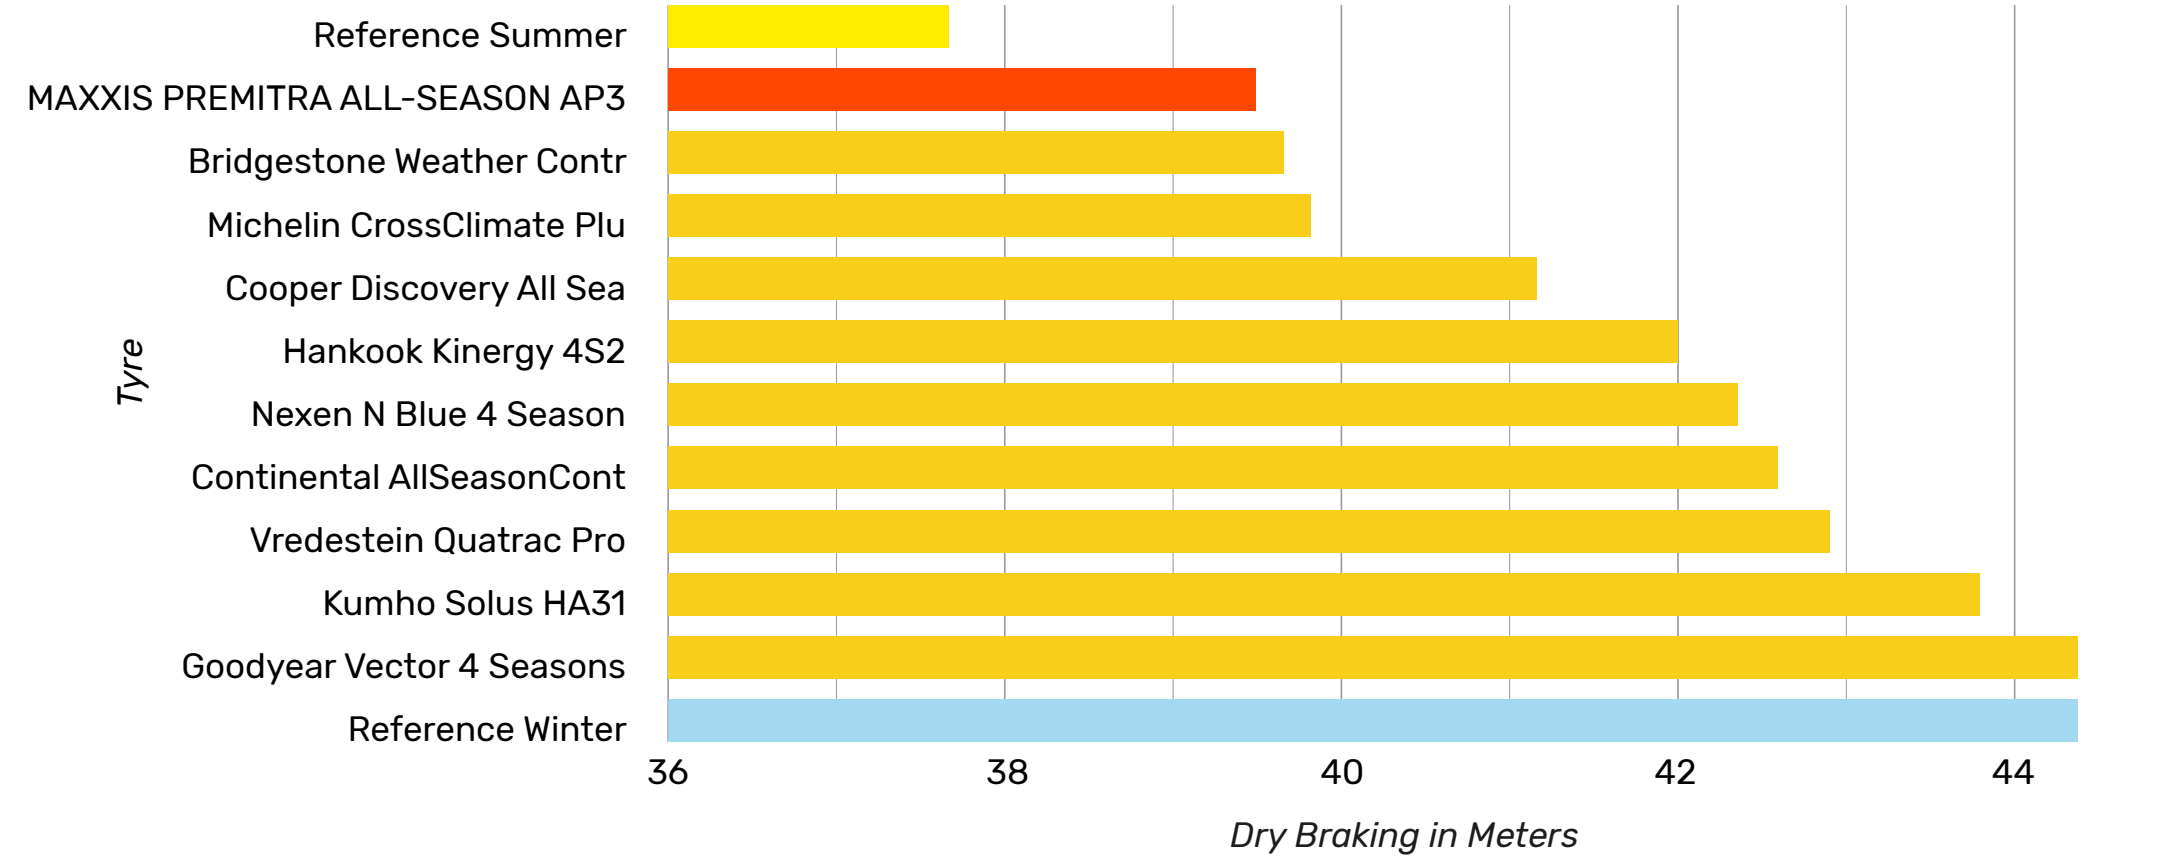

PREMITRA ALLSEASON AP3

2019 Auto Bild All-Season Tyre Test

12 tyres tested

225/45 R17

Dry Braking

Straight Aquaplaning

Maxxis Tyre Test Results

www.maxxis.eu