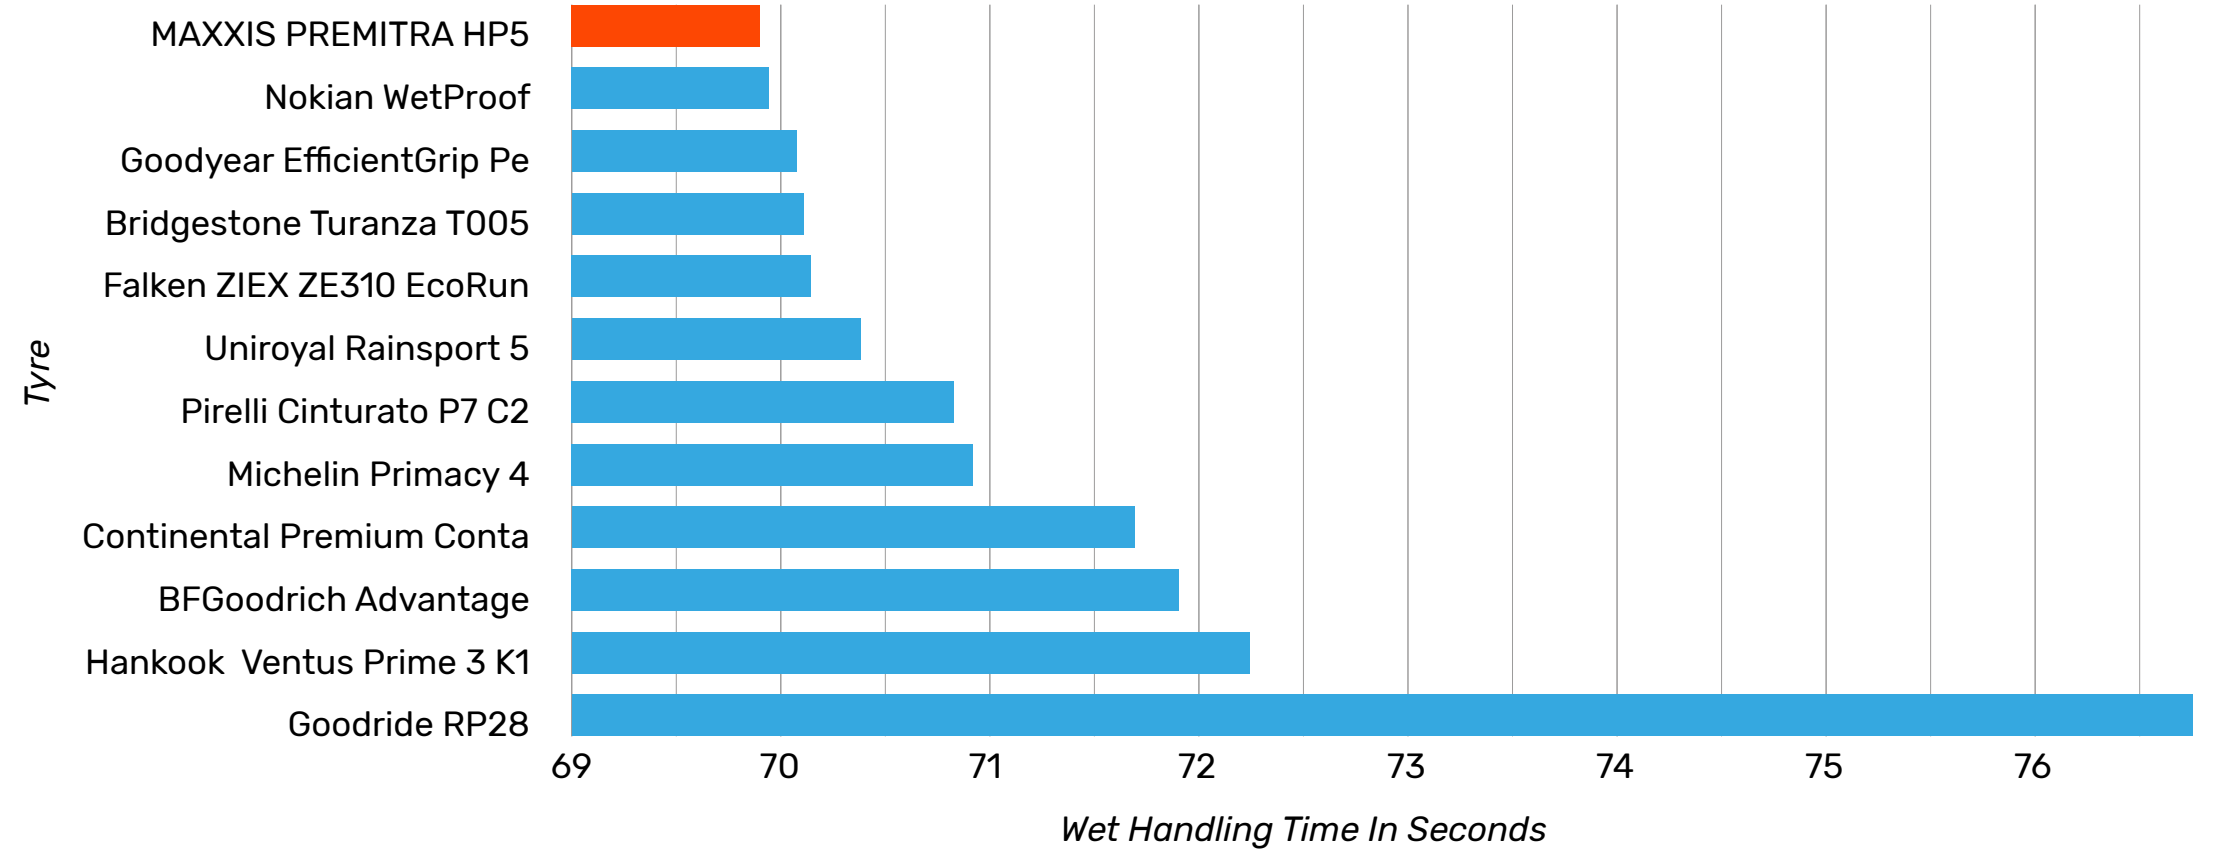

Wet Handling