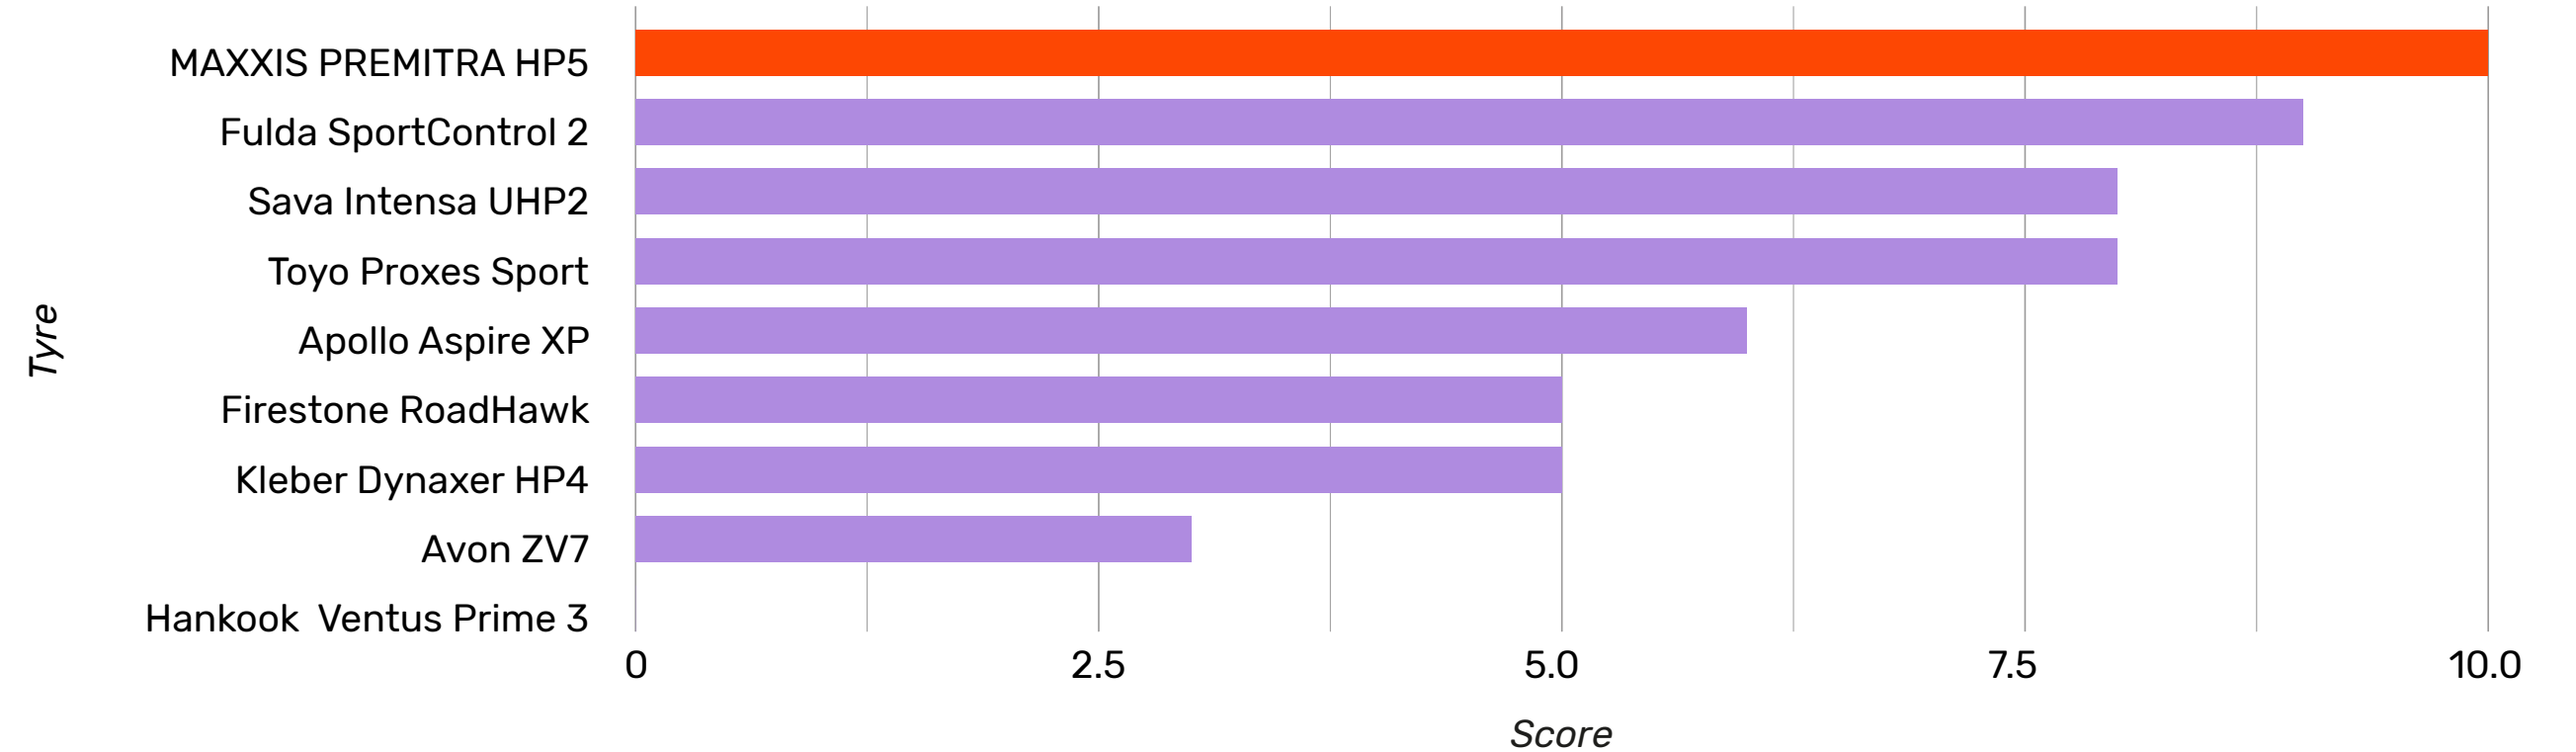

225/50 R17

Wet Handling

Subj. Wet Handling

PREMITRA HP5

2020 ACE Mid-Range Summer Tyre Test
 9 tyres tested
 215/55 R17

Aquaplaning Along

Aquaplaning Across

PREMITRA HP5