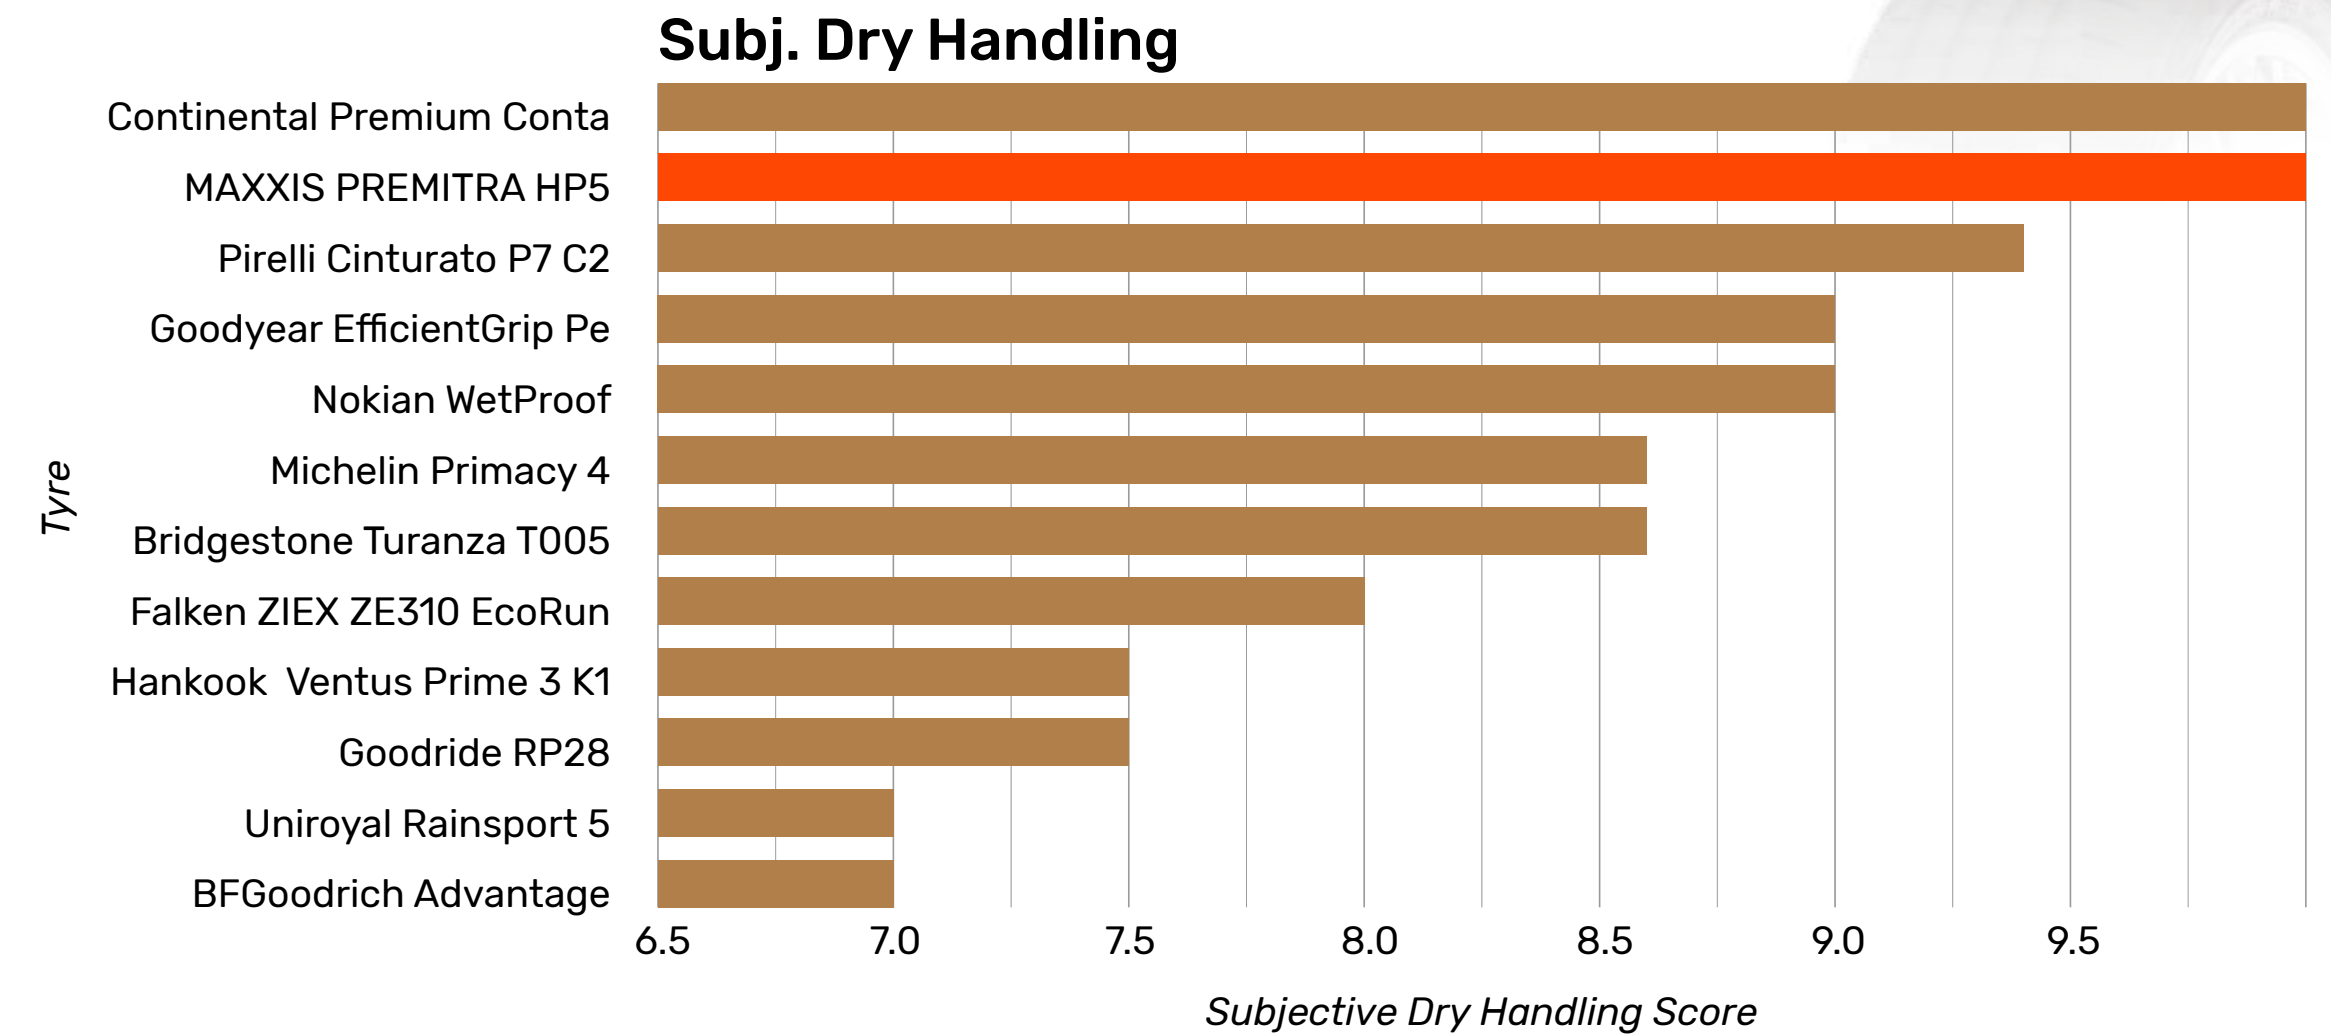

Maxxis Tyre Test Results

www.maxxis.eu

PREMITRA HP5

2020 Tyre Reviews Ultimate Summer Tyre Test – Dry Performance

12 tyres tested

205/55 R16

Maxxis Tyre Test Results

www.maxxis.eu