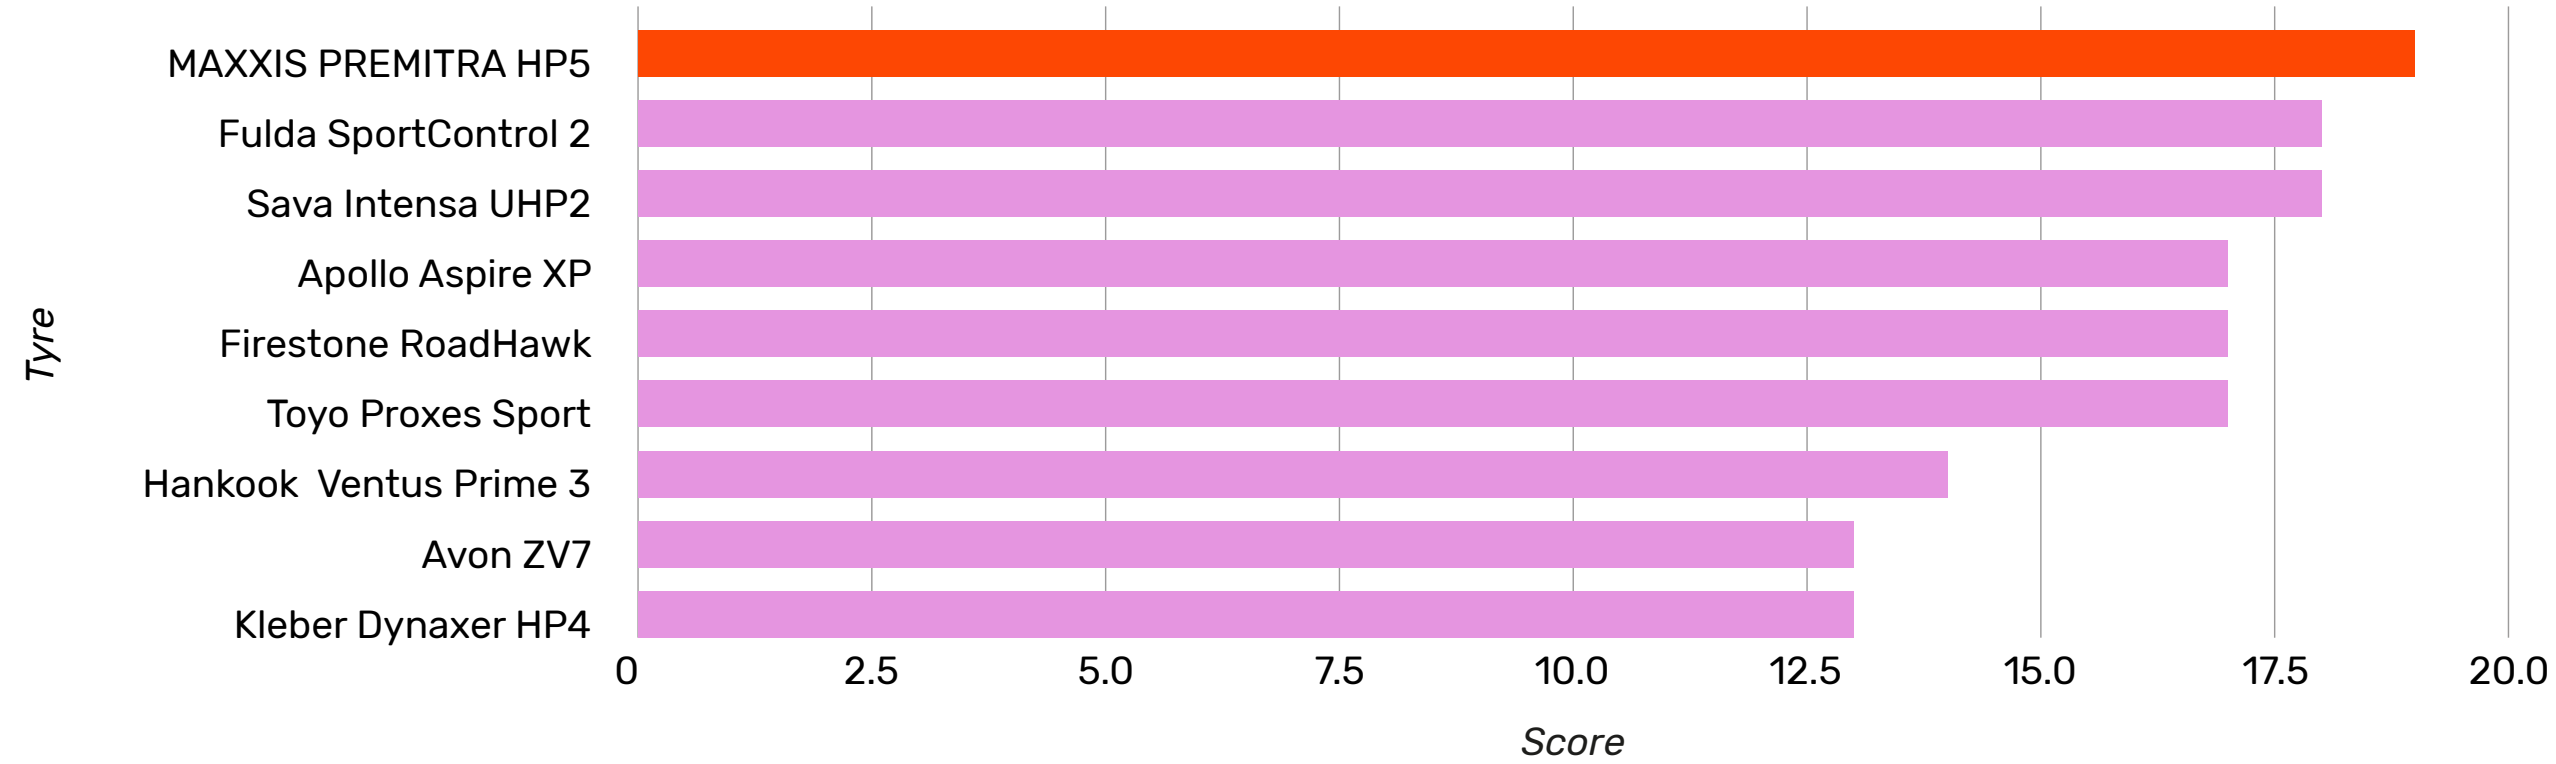

225/50 R17

Wet Handling

Subj. Wet Handling

PREMITRA HP5

2020 ACE Mid-Range Summer Tyre Test
 9 tyres tested
 215/55 R17

Aquaplaning Along

Aquaplaning Across

PREMITRA HP5

2020 ACE Mid-Range Summer Tyre Test
 9 tyres tested
 215/55 R17

Dry Braking

Subj. Dry Handling

Rolling Resistance

PREMITRA HP5

ADAC Motorwelt 03/2017
16 Sommerreifen im Test

ADAC

MAXXIS
Premitra HP5
Dimension 195/65 R 15 91V
Reifen-Label C/A/70