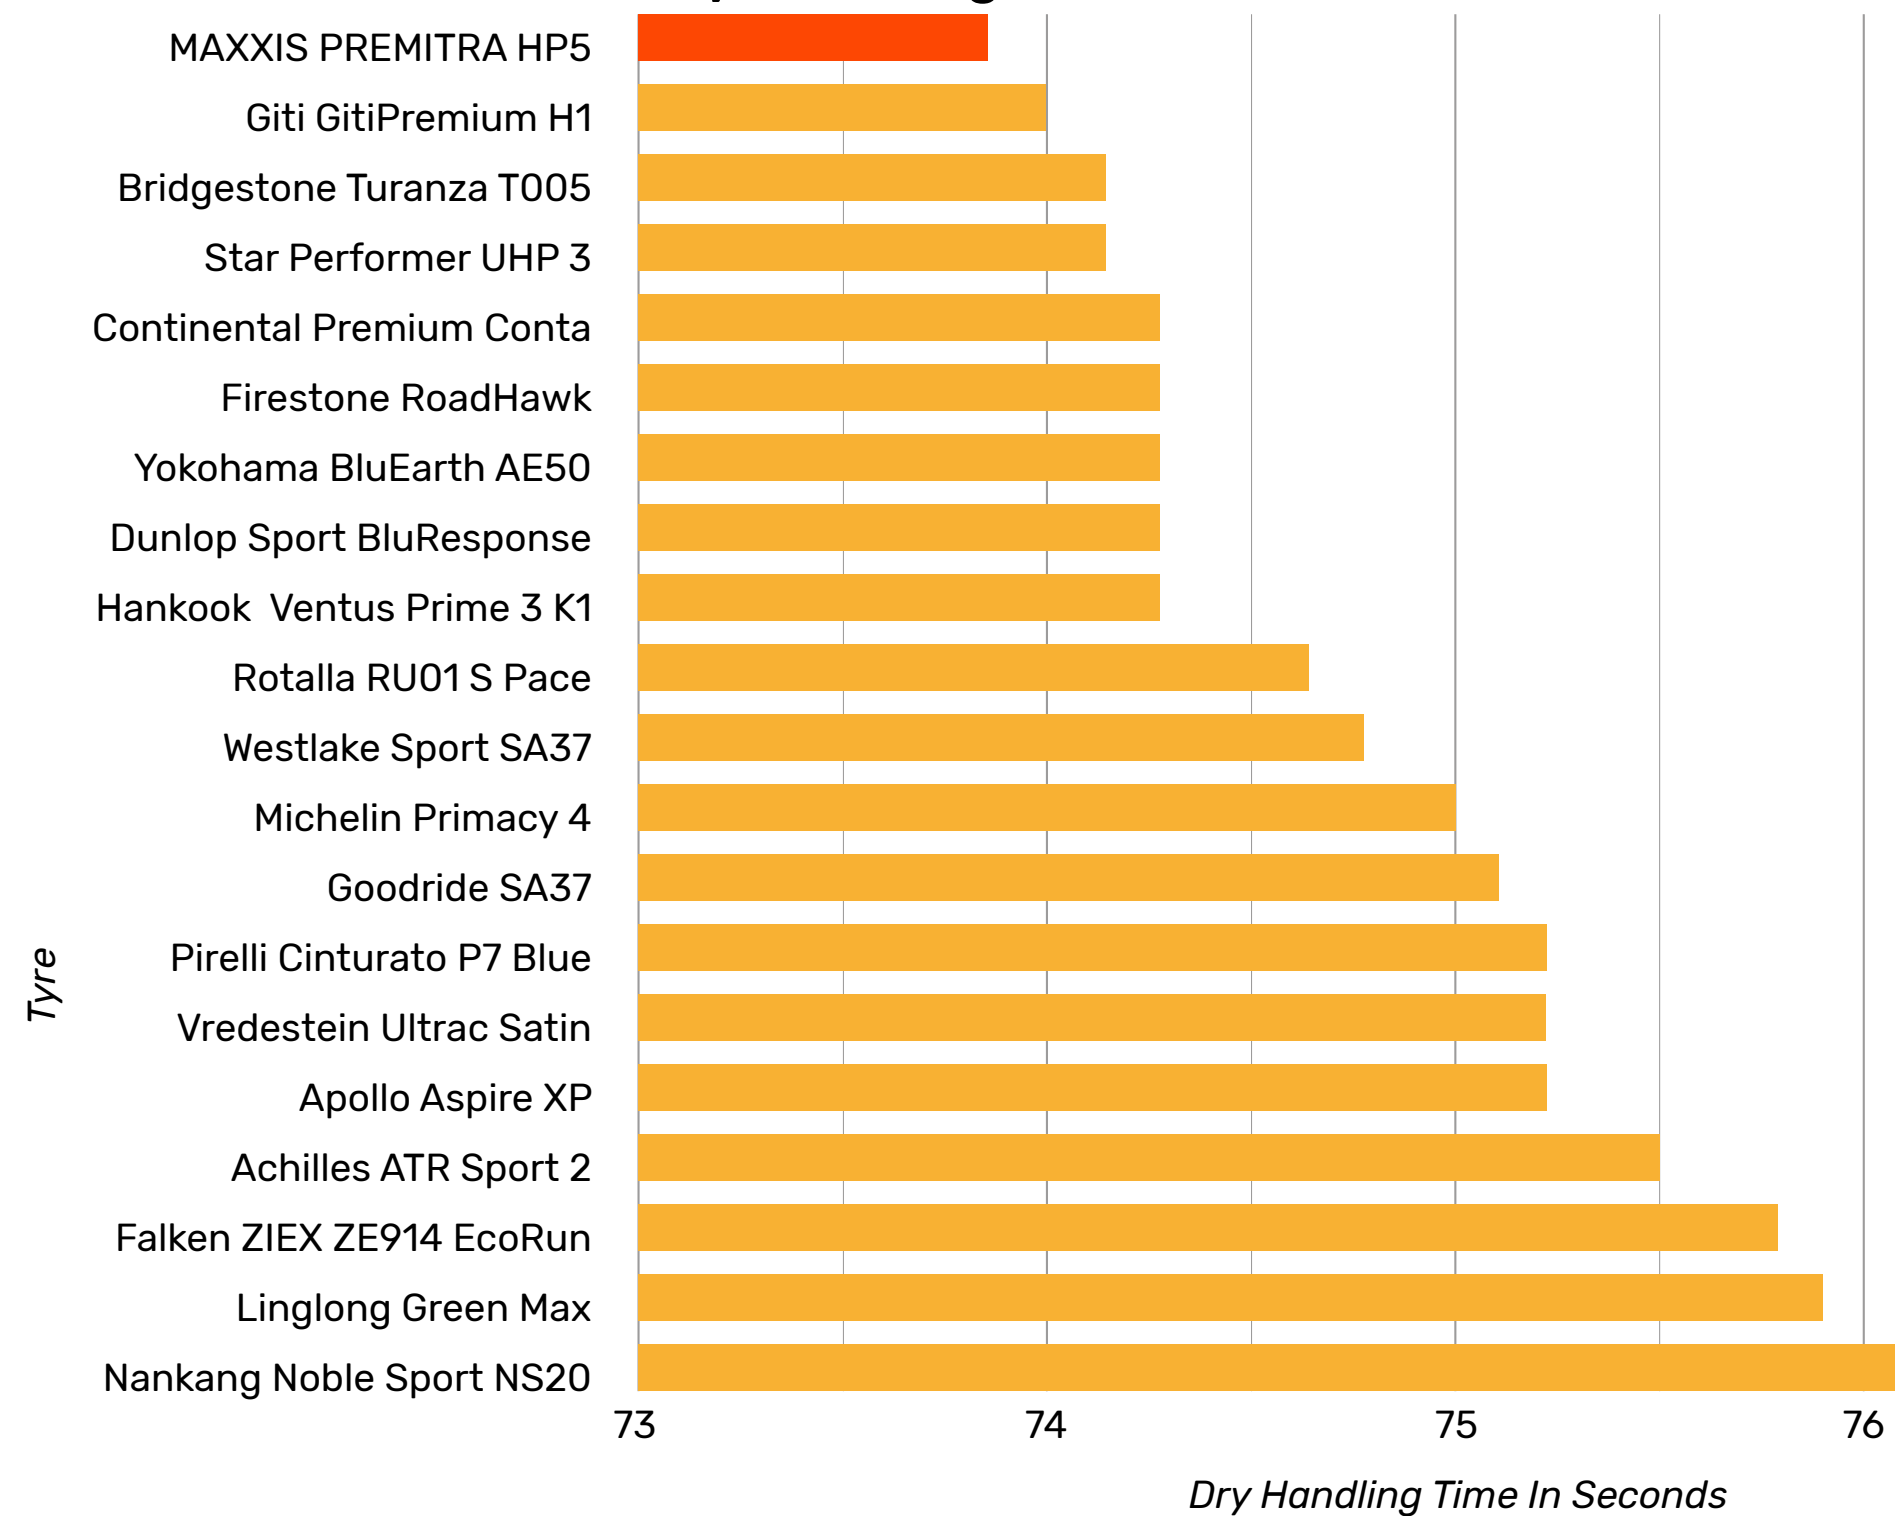

Dry Handling