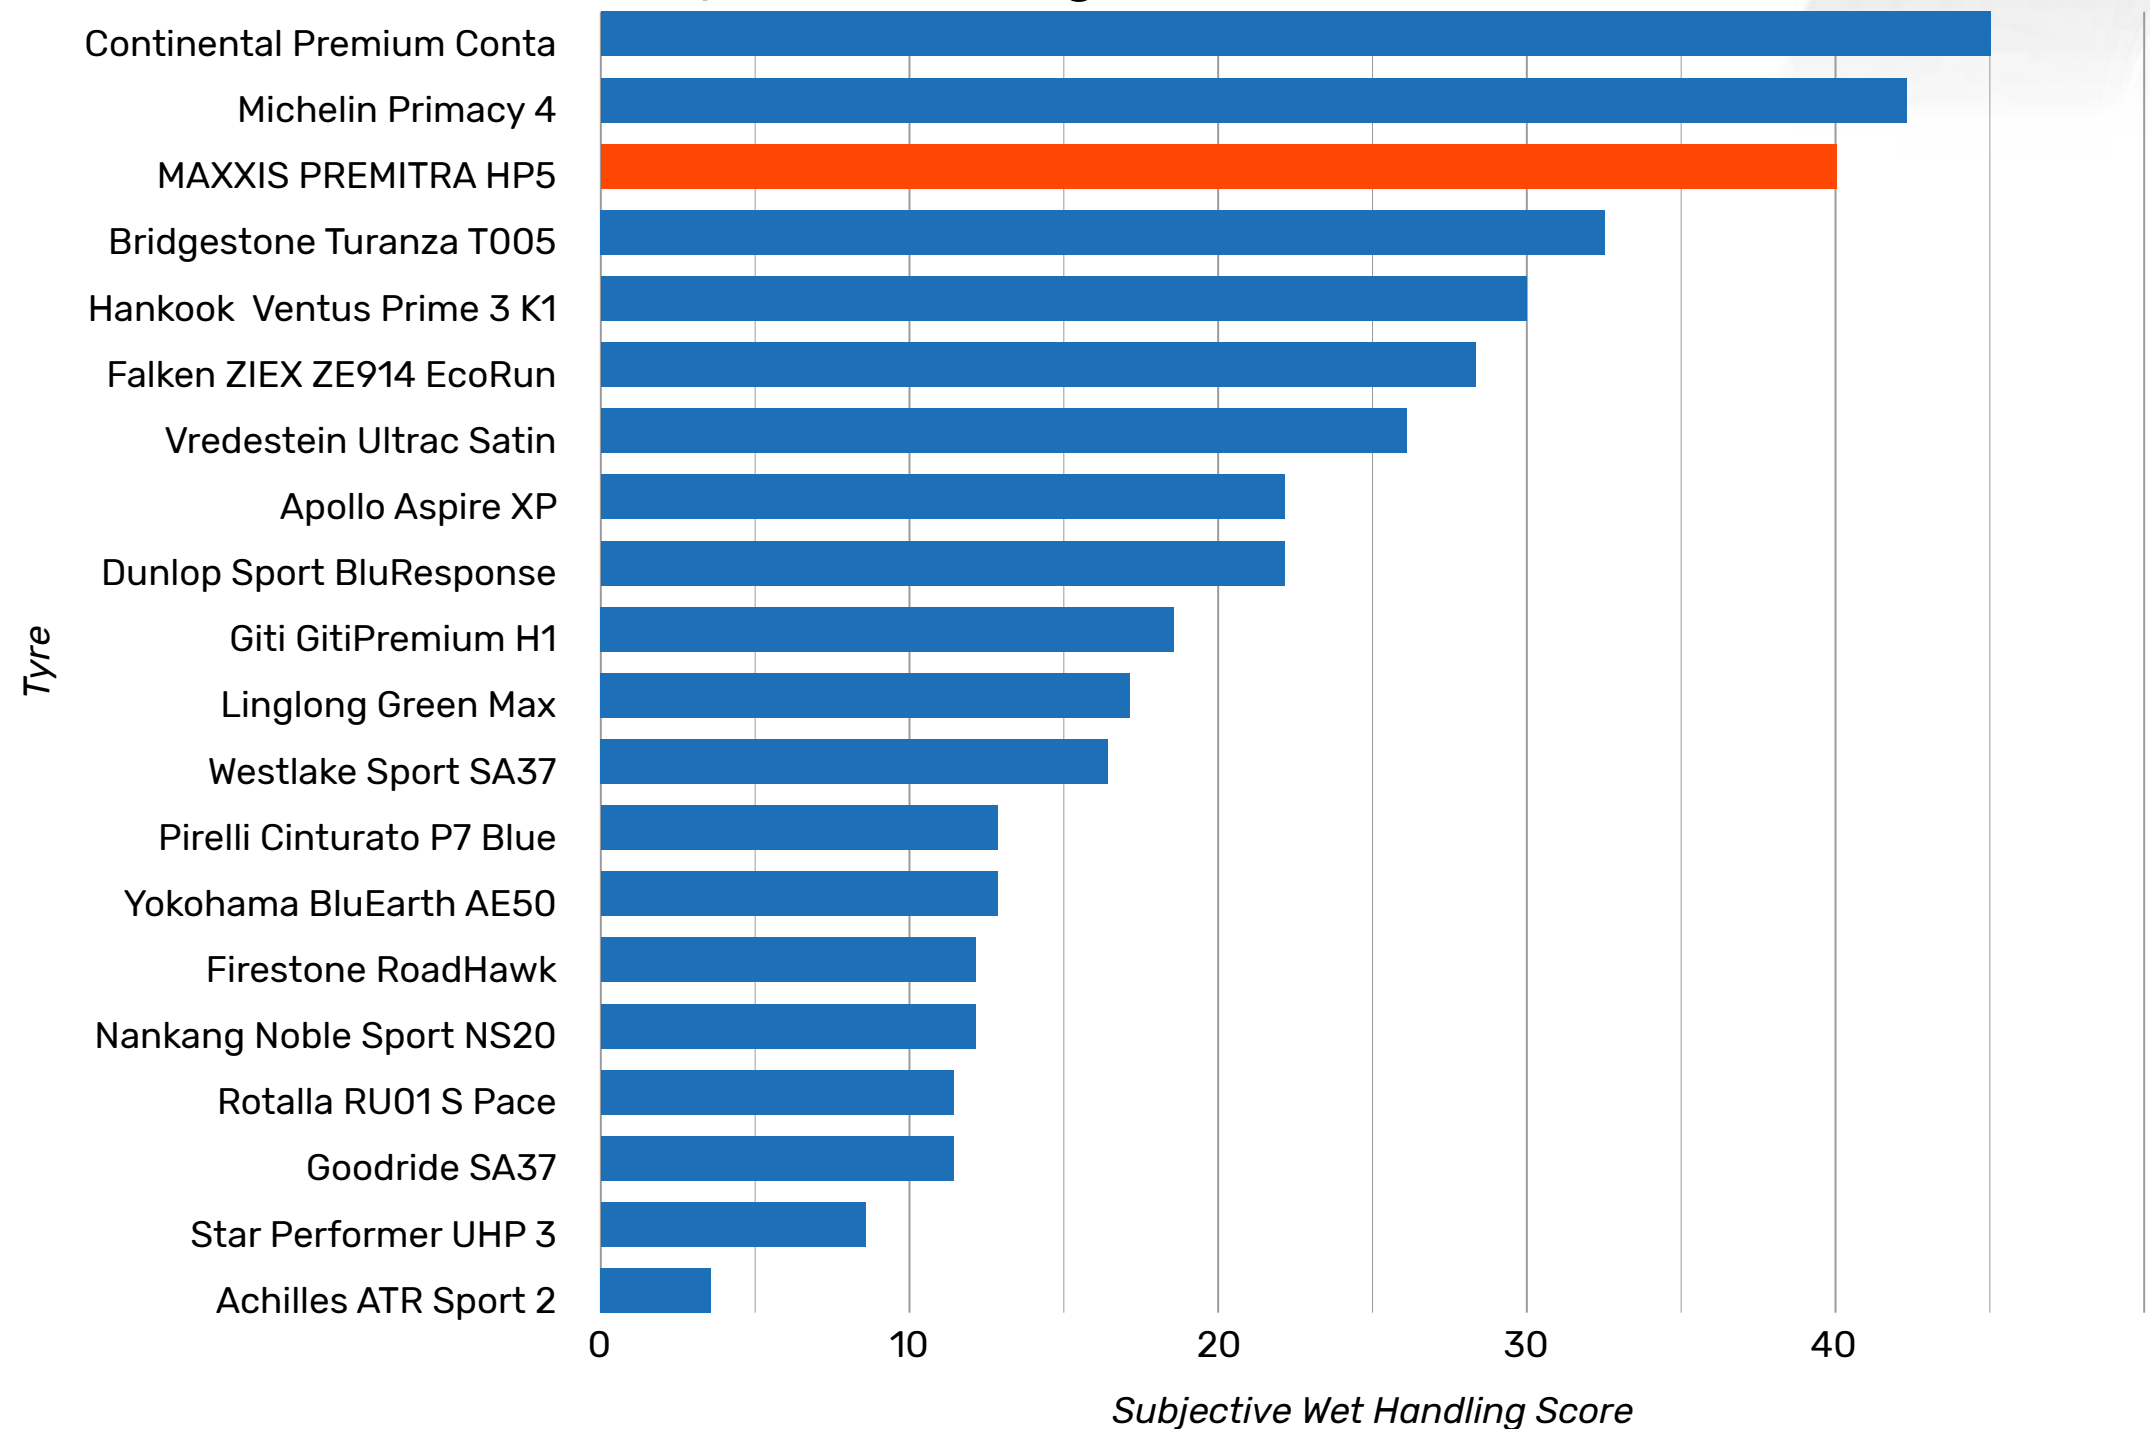

225/50 R17

Wet Handling

Subj. Wet Handling

PREMITRA HP5

2020 ACE Mid-Range Summer Tyre Test
 9 tyres tested
 215/55 R17

Aquaplaning Along

Aquaplaning Across

PREMITRA HP5