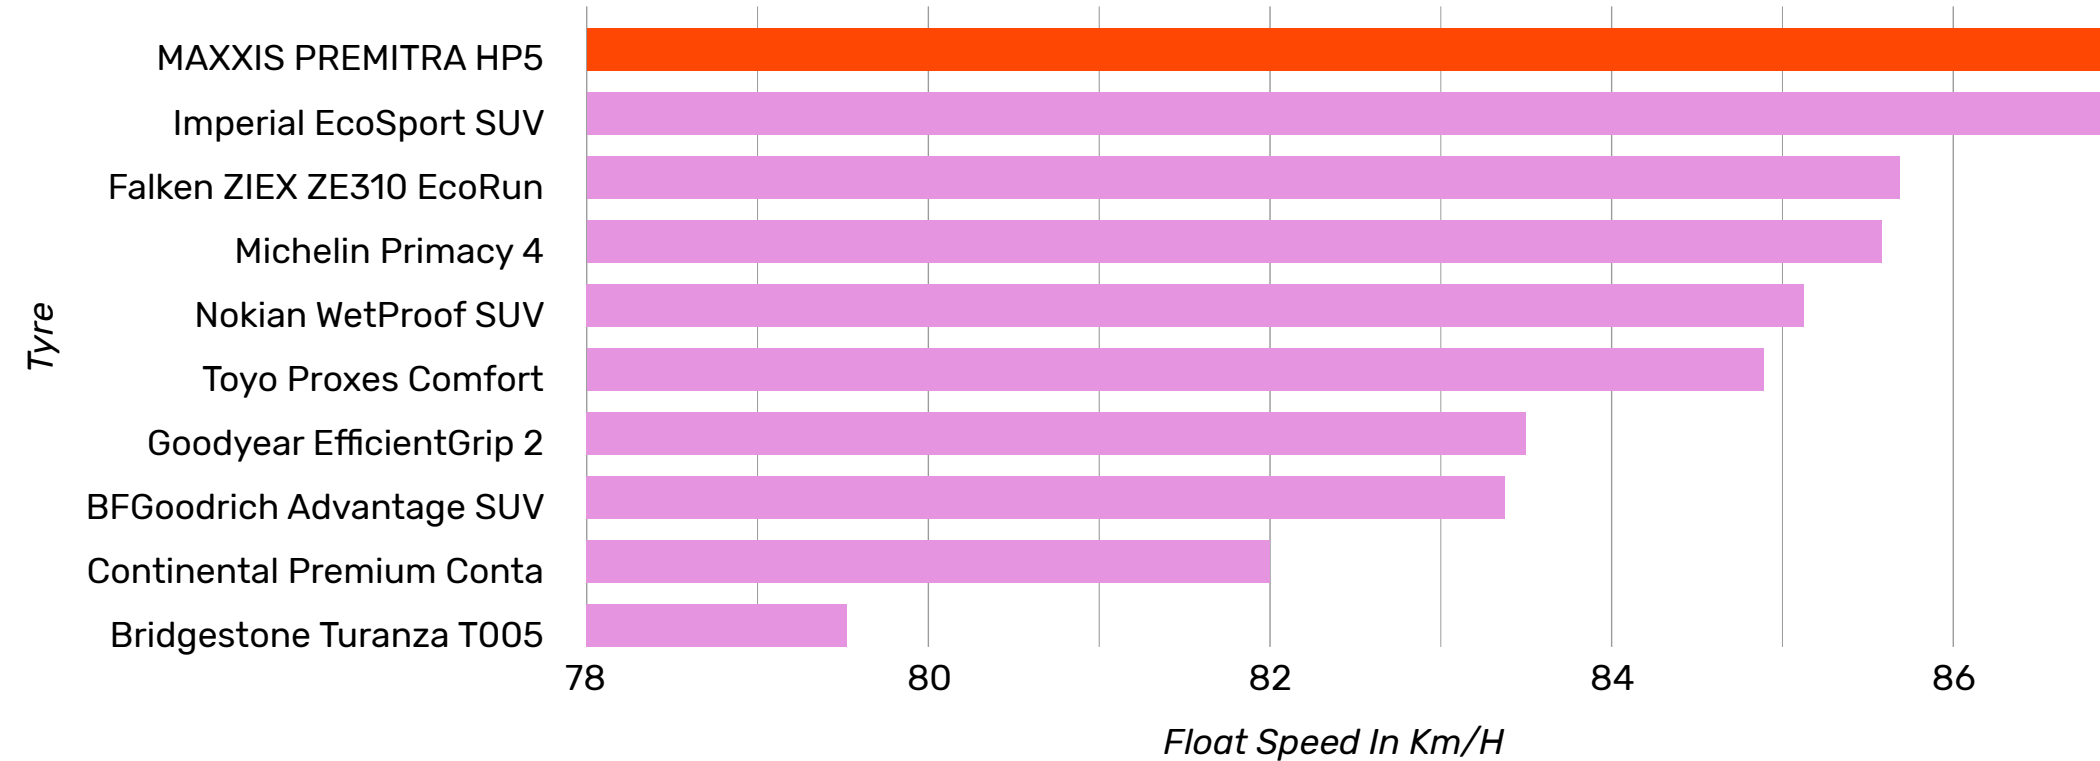

Test

2021 All Road SUV Summer Tyre Test

10 tyres tested

215/60 R17

Top marks on dry roads. Good in the wet.

Straight Aqua

Mud Traction

Gravel Traction