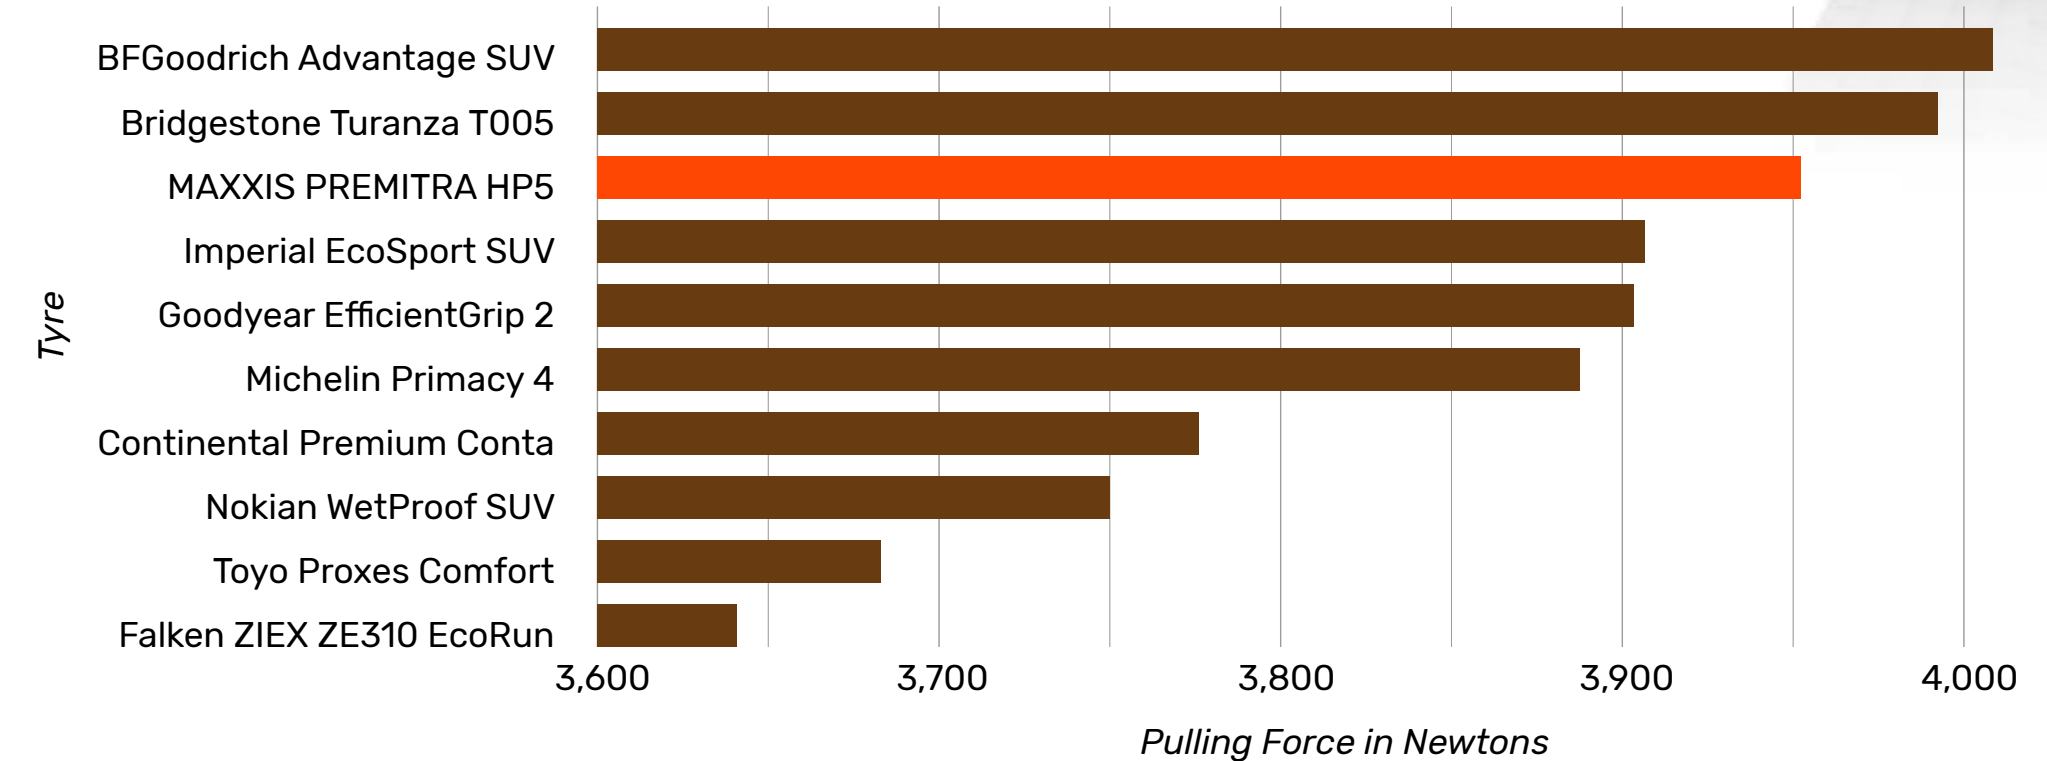

Test

2021 All Road SUV Summer Tyre Test

10 tyres tested

215/60 R17

Top marks on dry roads. Good in the wet.

Straight Aqua

Mud Traction

Gravel Traction