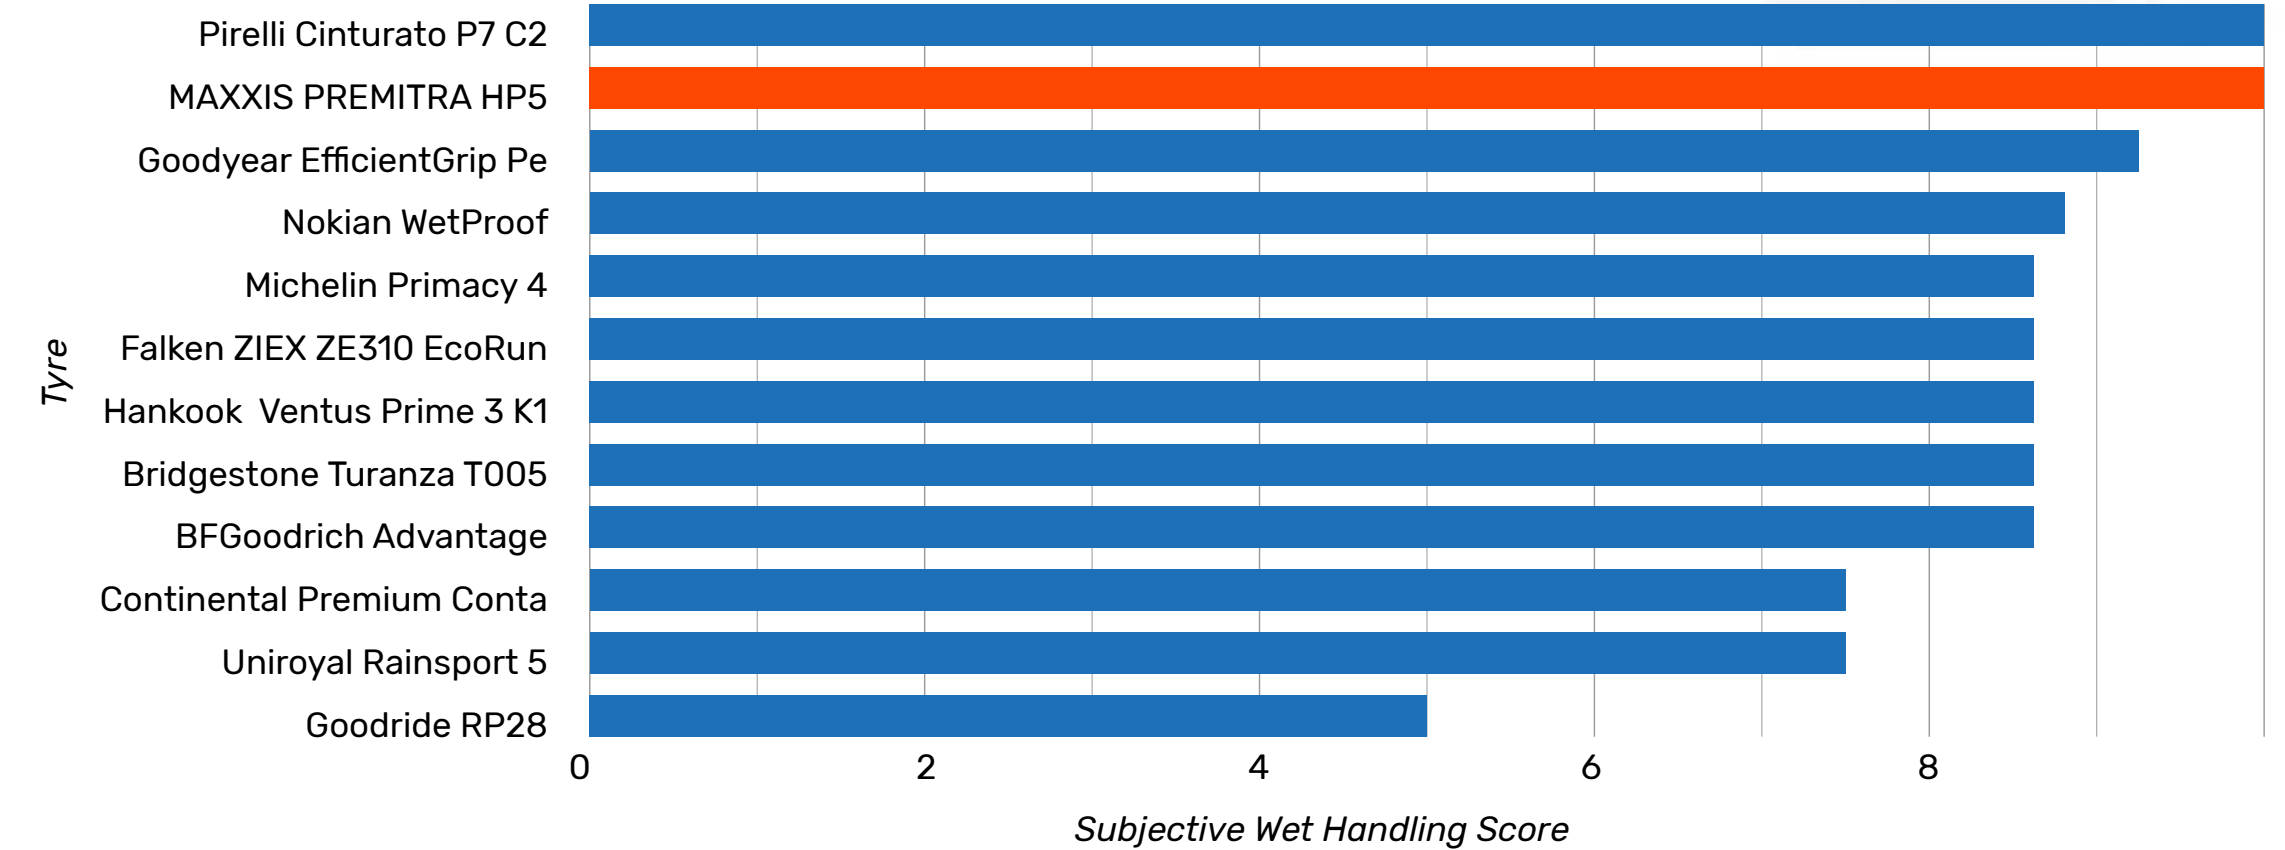

PREMITRA HP5

2020 Tyre Reviews Ultimate Summer Tyre Test – Wet Performance

12 tyres tested

205/55 R16

Wet Handling

Subjective Wet Handling

Maxxis Tyre Test Results

www.maxxis.eu