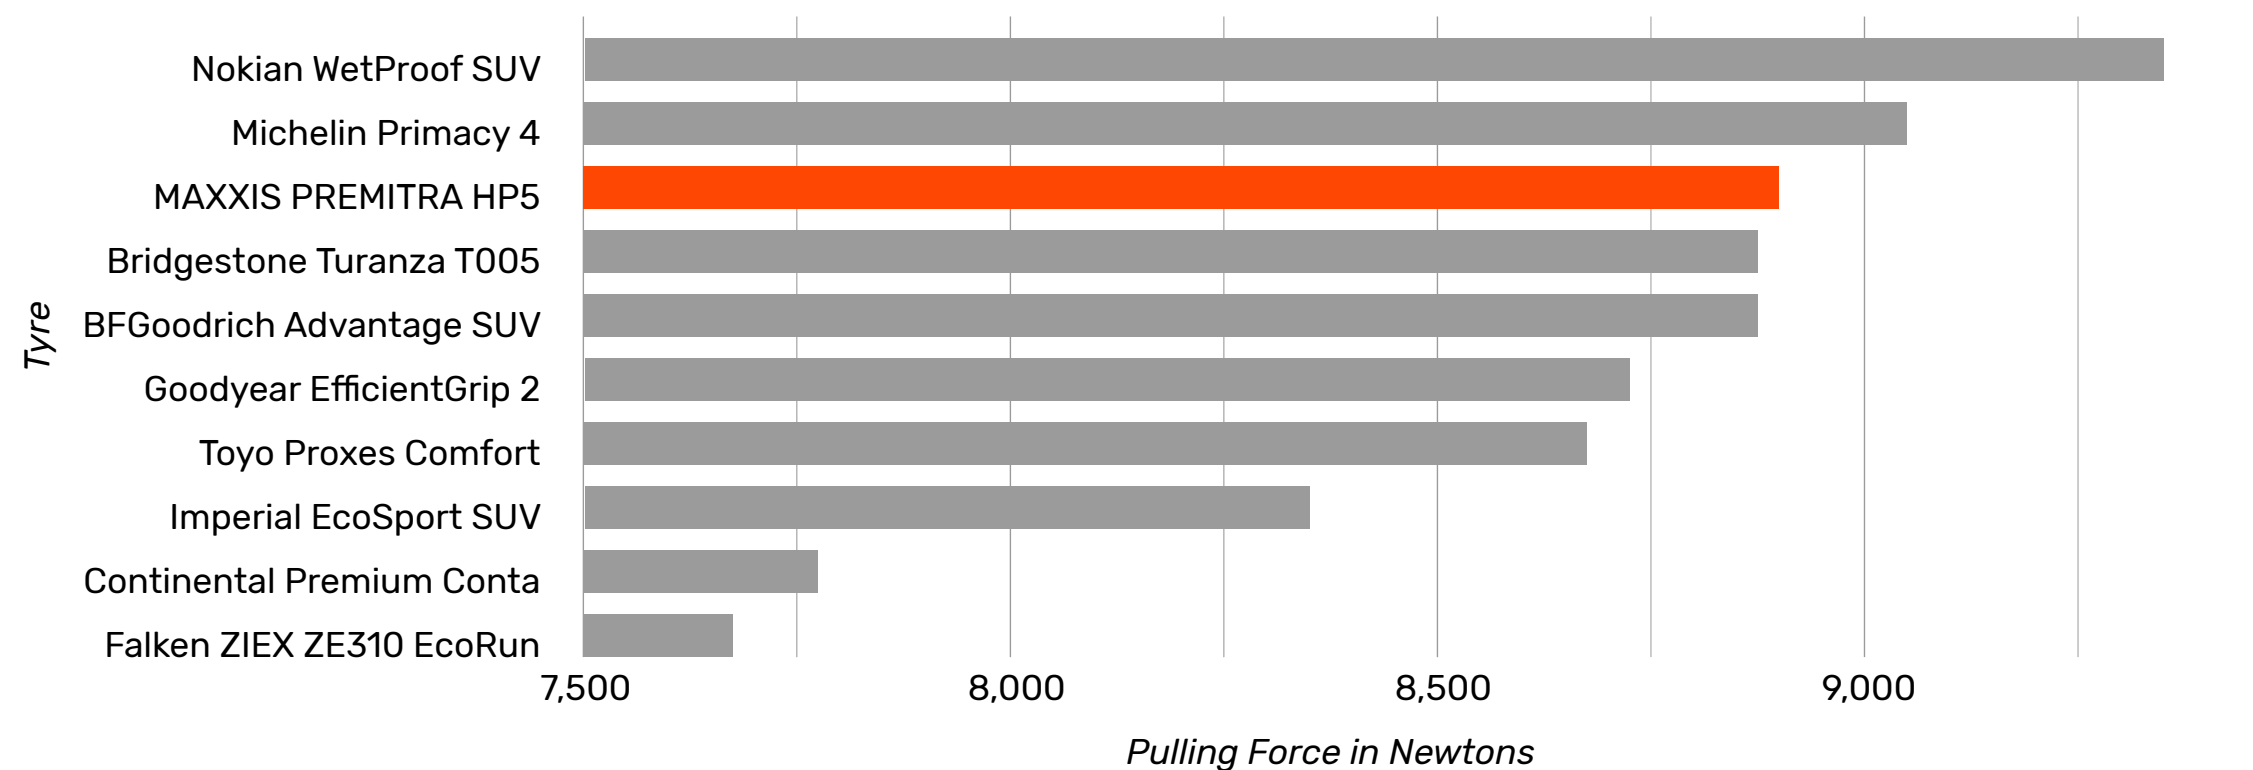

Test

2021 All Road SUV Summer Tyre Test

10 tyres tested

215/60 R17

Top marks on dry roads. Good in the wet.

Straight Aqua

Mud Traction

Gravel Traction