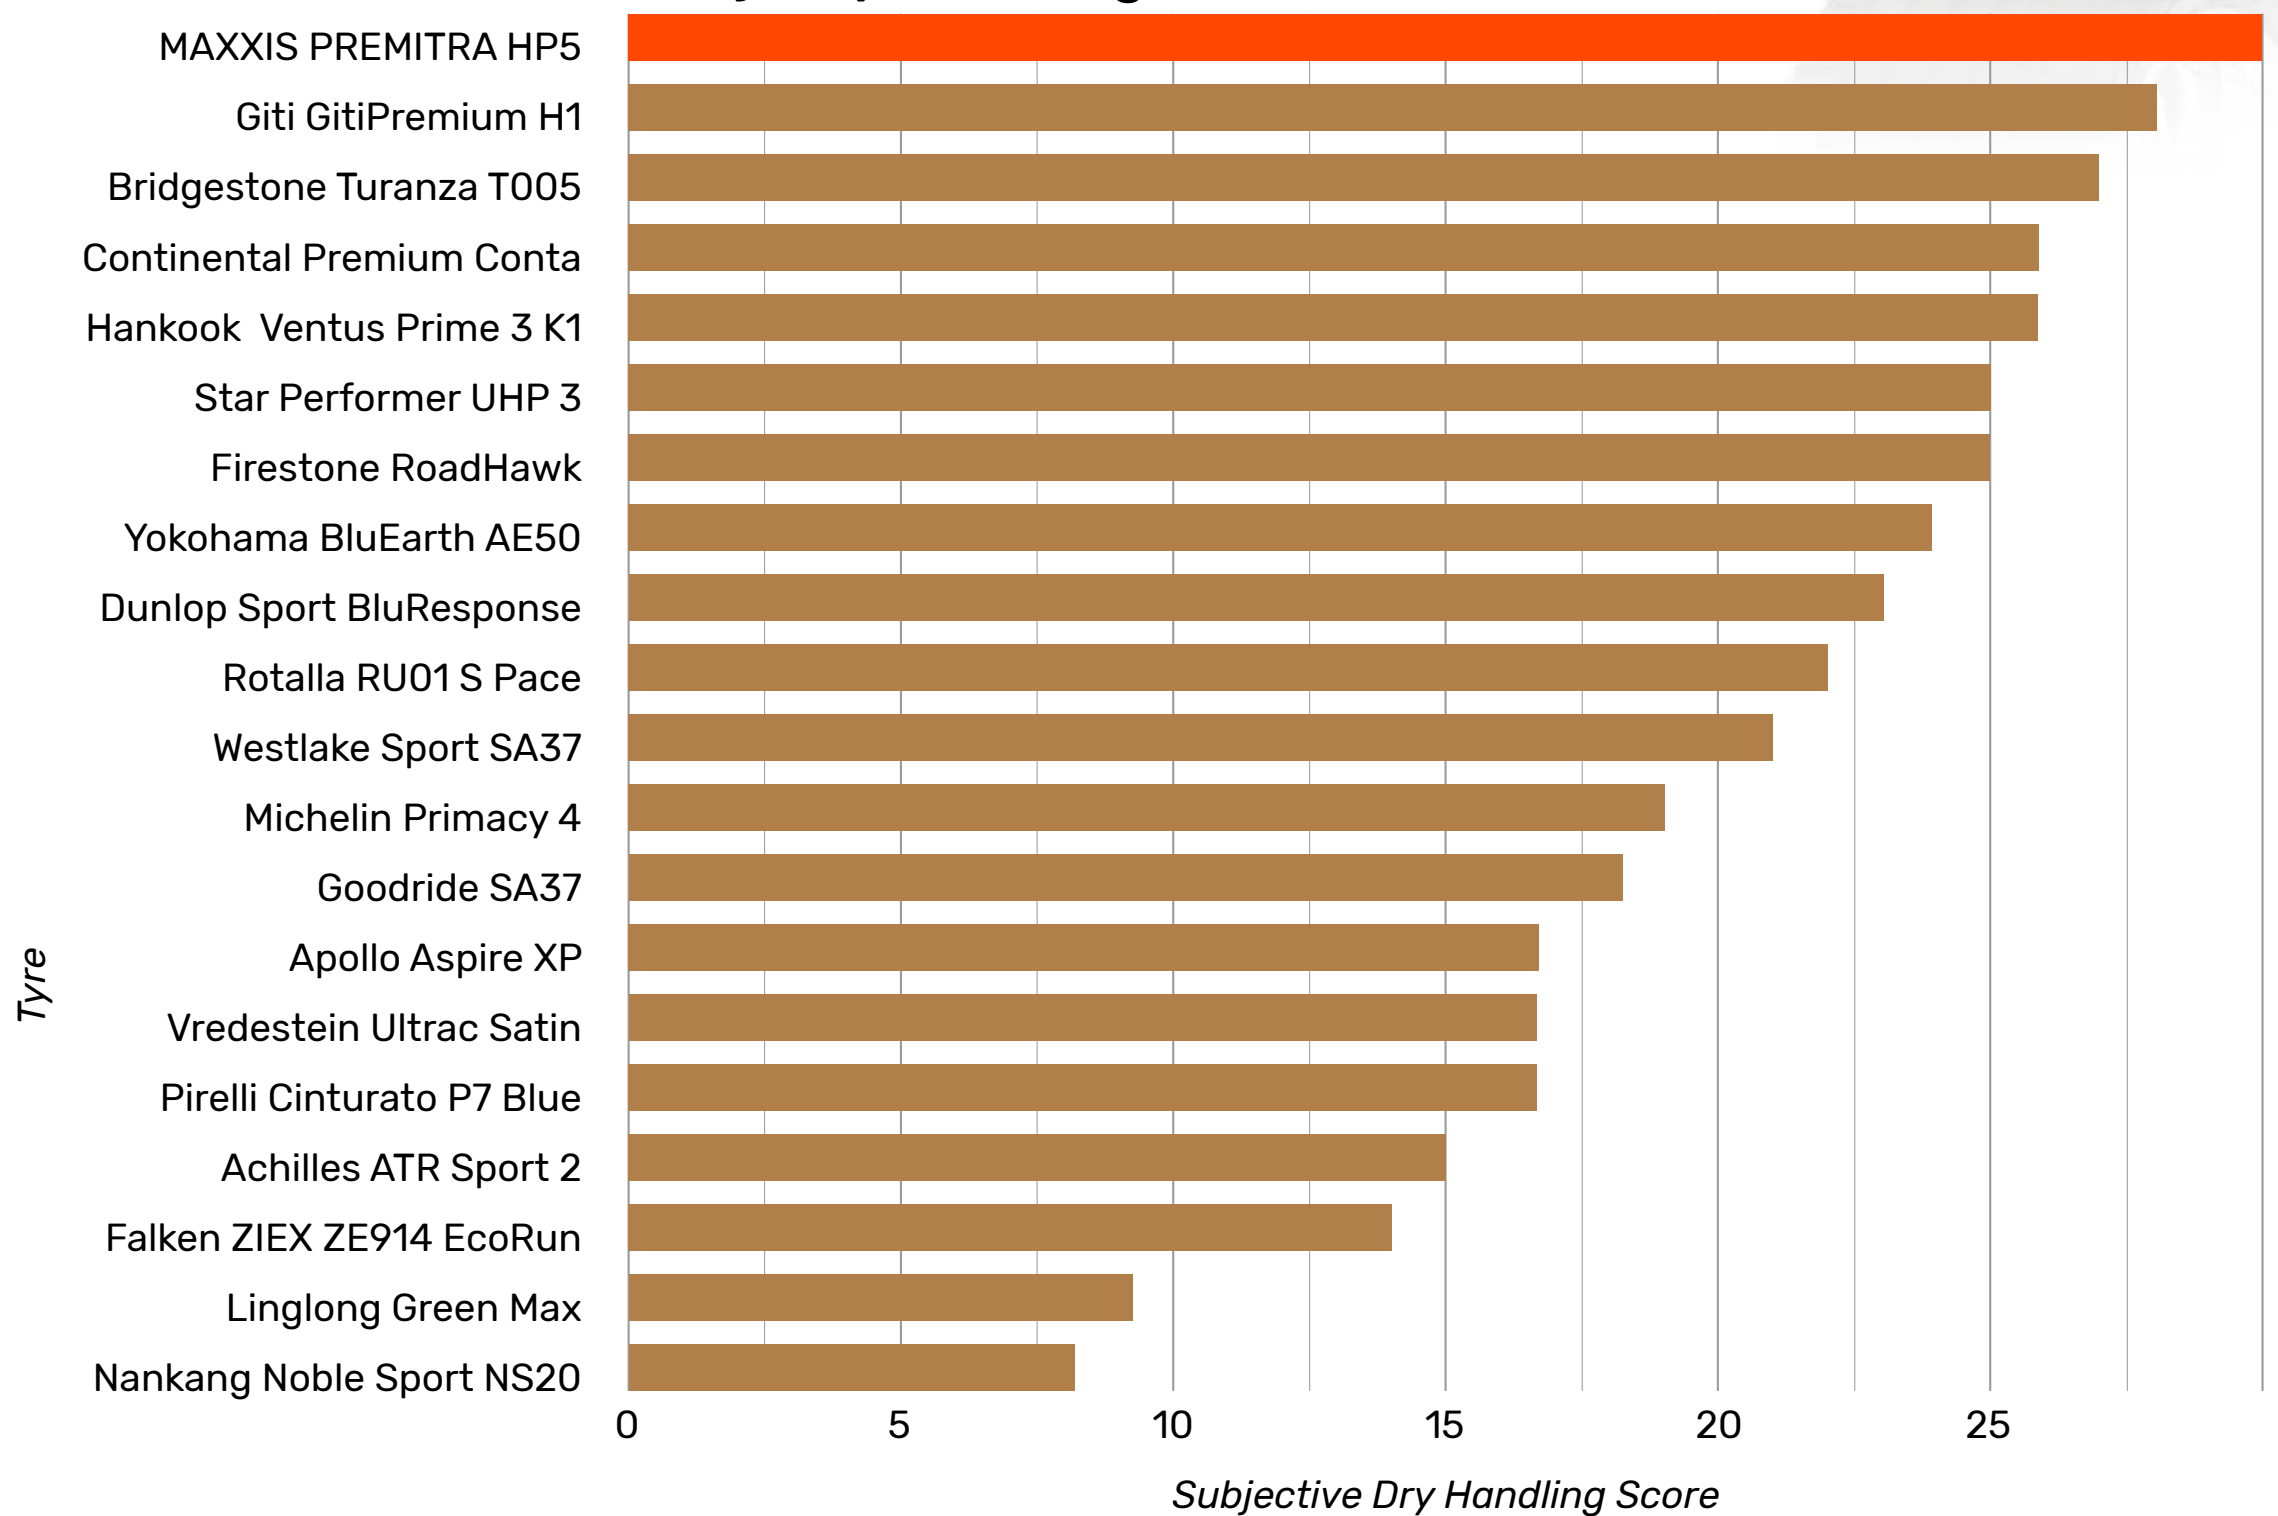

Subj. Dry Handling

Maxxis Tyre Test Results

www.maxxis.eu