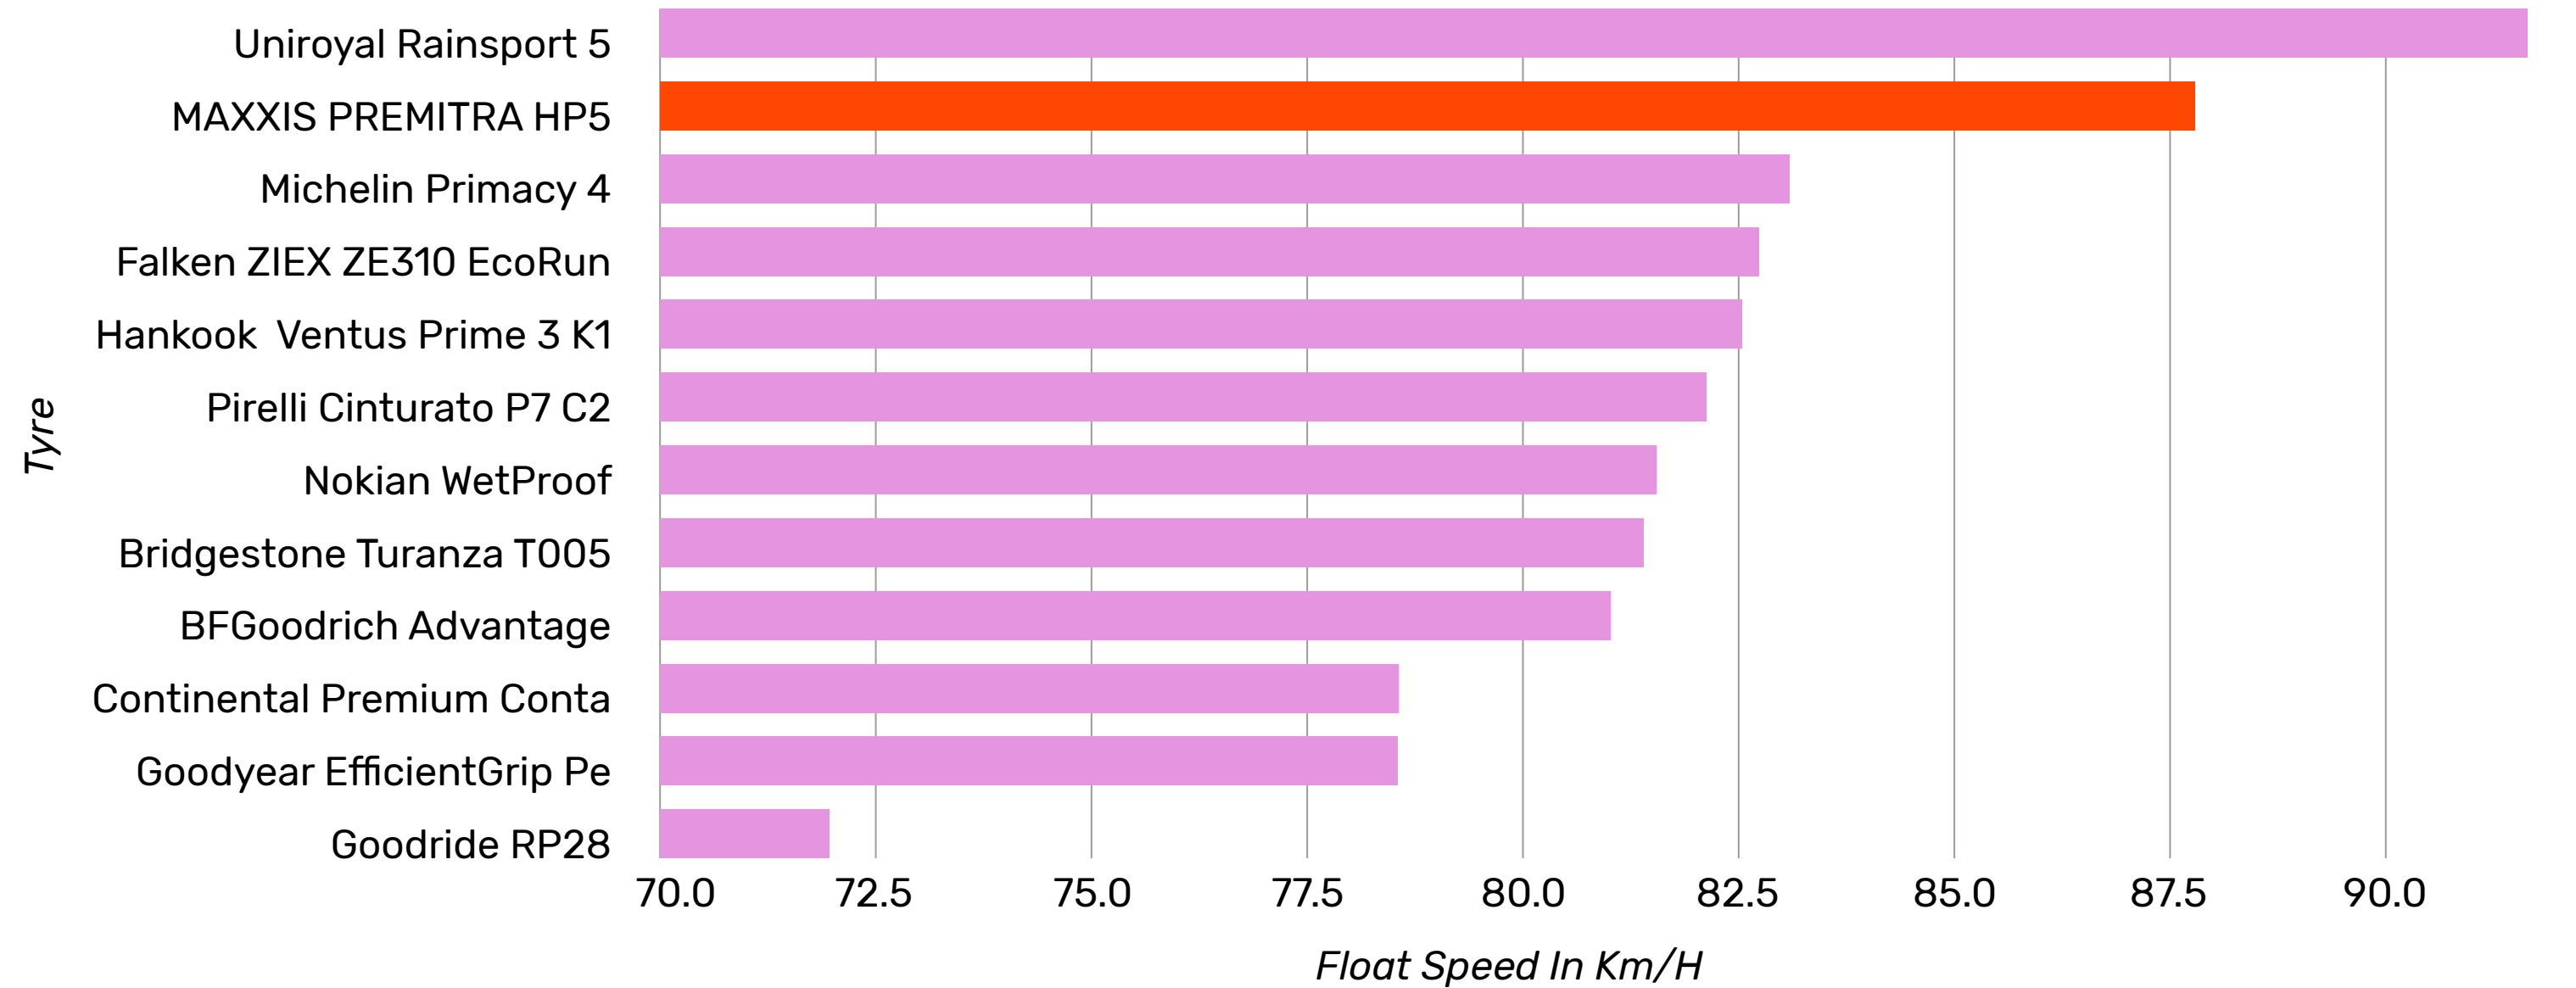

PREMITRA HP5

2020 Tyre Reviews Ultimate Summer Tyre Test – Wet Performance

12 tyres tested

205/55 R16

Straight Aqua

PREMITRA HP5

2020 Auto Zeitung Summer Tyre Test – Dry Performance

20 tyres tested