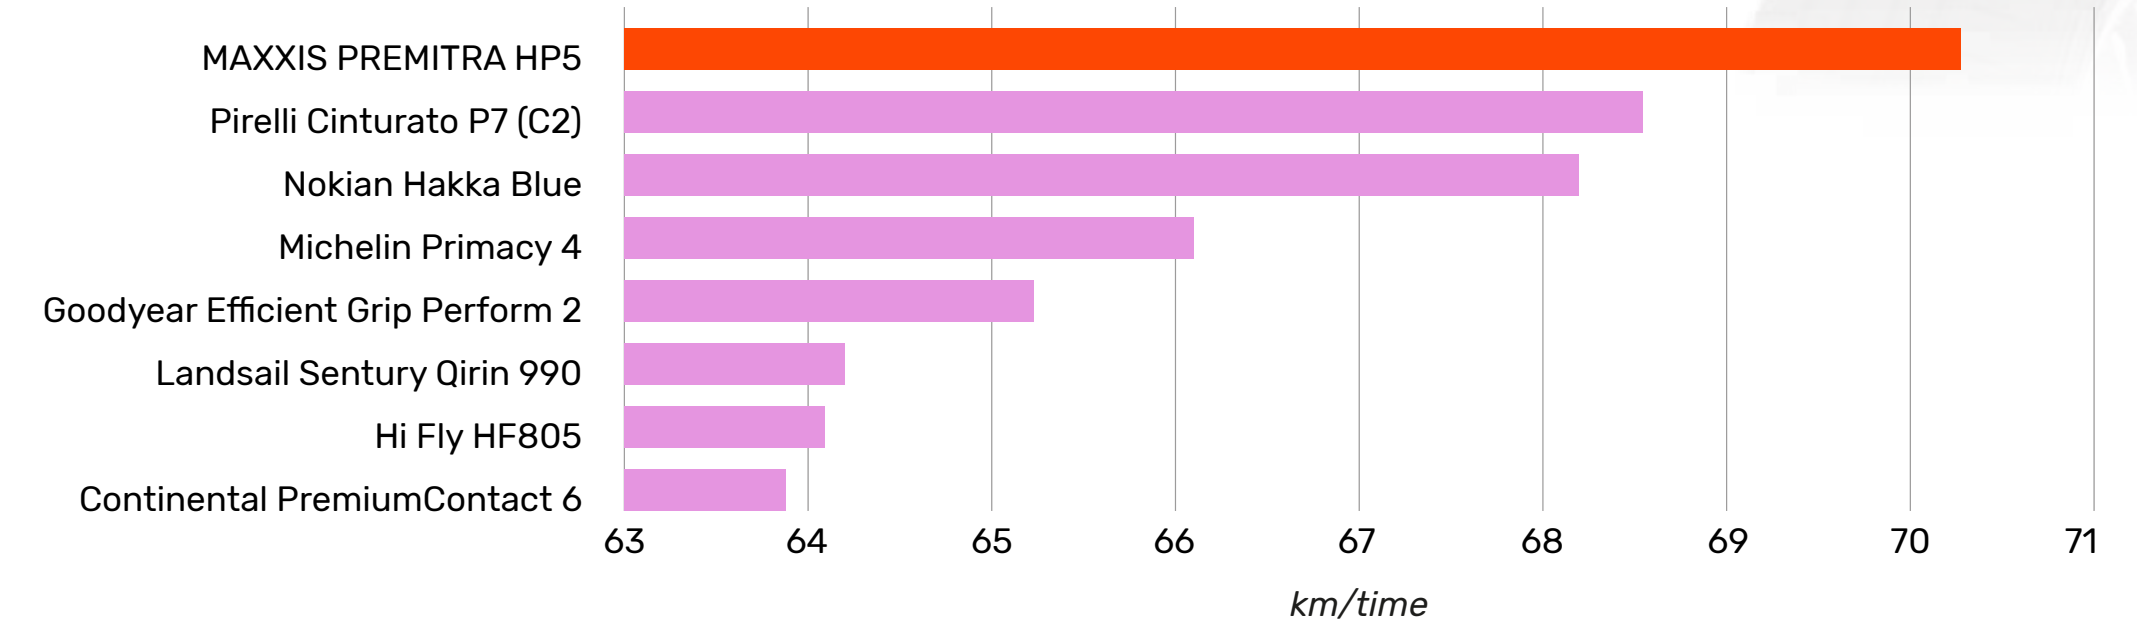

Curved Aquaplaning

Maxxis Tyre Test Results

www.maxxis.eu