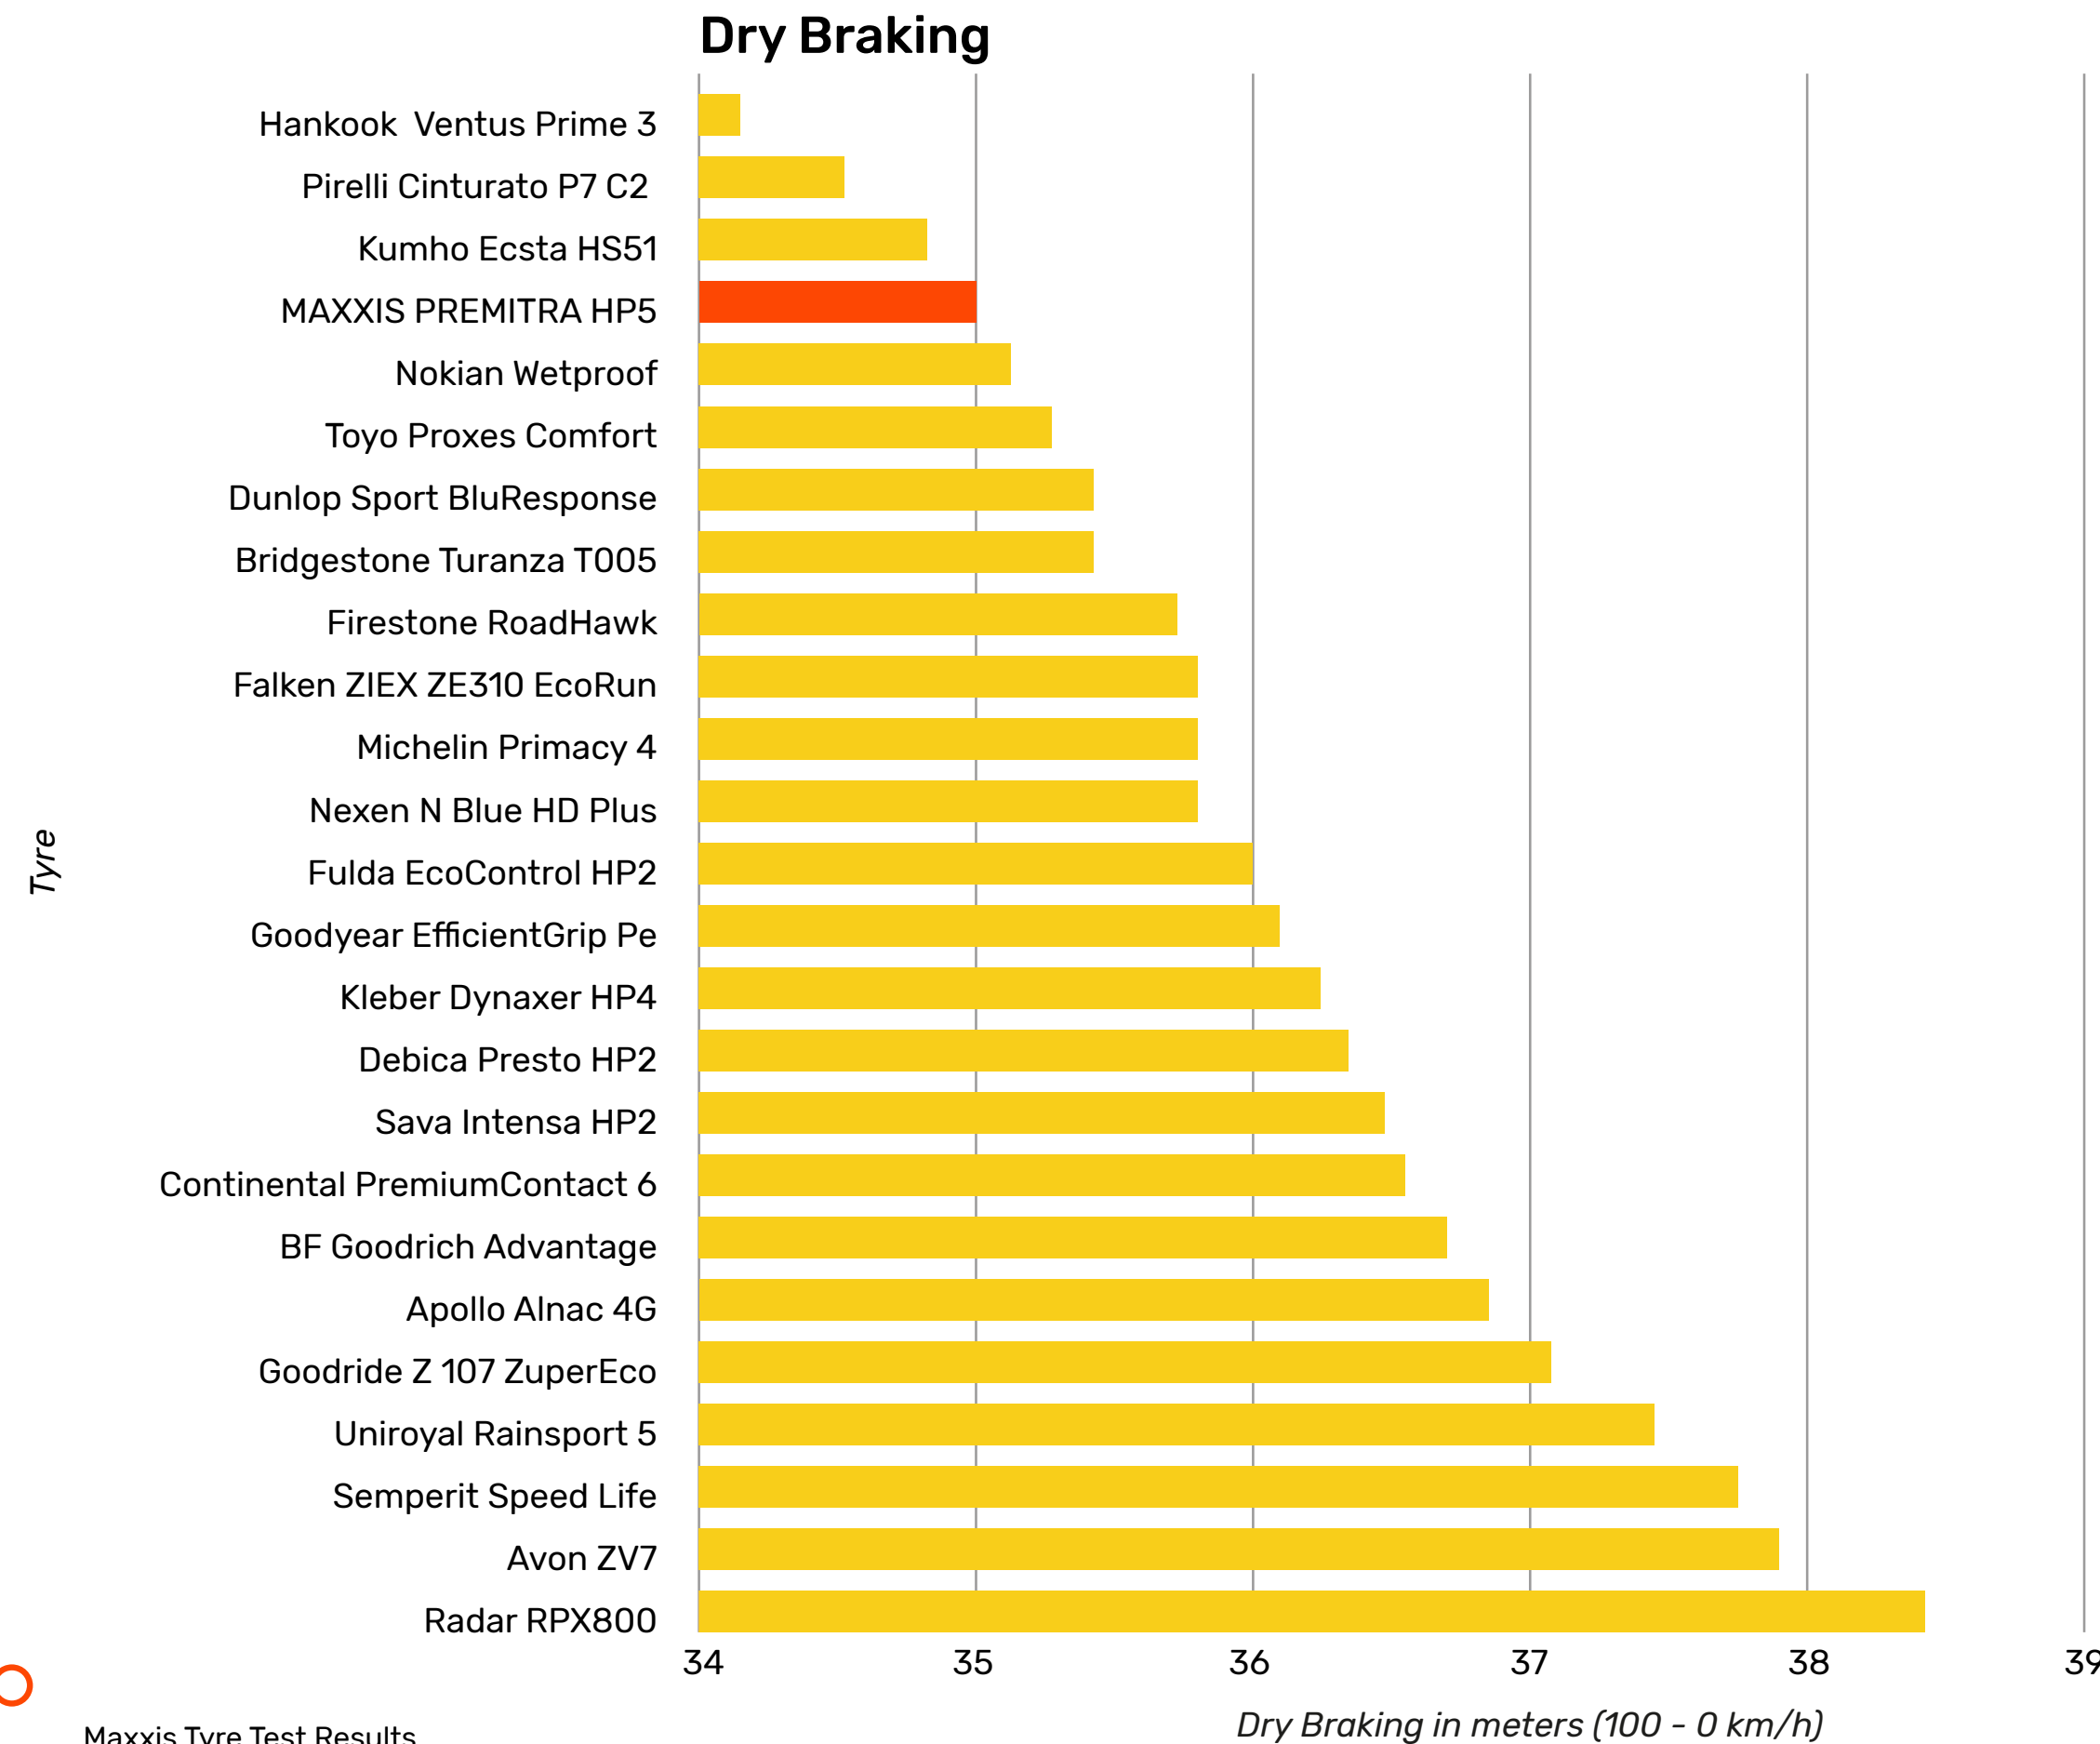

PREMITRA HP5

Vi Bilägare Summer Tyre Test 2021
 8 tyres tested
 225/45 R17

Dry Road Driving

Curved Aquaplaning

Maxxis Tyre Test Results

www.maxxis.eu

PREMITRA HP5

2021 Auto Bild Summer Tyre Braking Test

53 tyres tested

205/55 R16

9th overall

17th in wet braking

Full results viewable at

www.tyrereviews.com/Article/2021-53-Summer-Tyre-Braking-Test.htm

Maxxis Tyre Test Results

www.maxxis.eu

PREMITRA HP5

ADAC Motorwelt 03/2017
16 Sommerreifen im Test

ADAC

MAXXIS
Premitra HP5
Dimension 195/65 R 15 91V
Reifen-Label C/A/70

befriedigend
(3,5)

Test

2021 ADAC Summer Tyre Test

15 tyres tested

205/55 R16

Subj. Dry Handling

Top marks on dry roads.
Good in the wet.

PREMITRA HP5

ADAC Motorwelt 03/2017
16 Sommerreifen im Test

ADAC

MAXXIS
Premitra HP5
Dimension 195/65 R 15 91V
Reifen-Label C/A/70

befriedigend
(3,5)