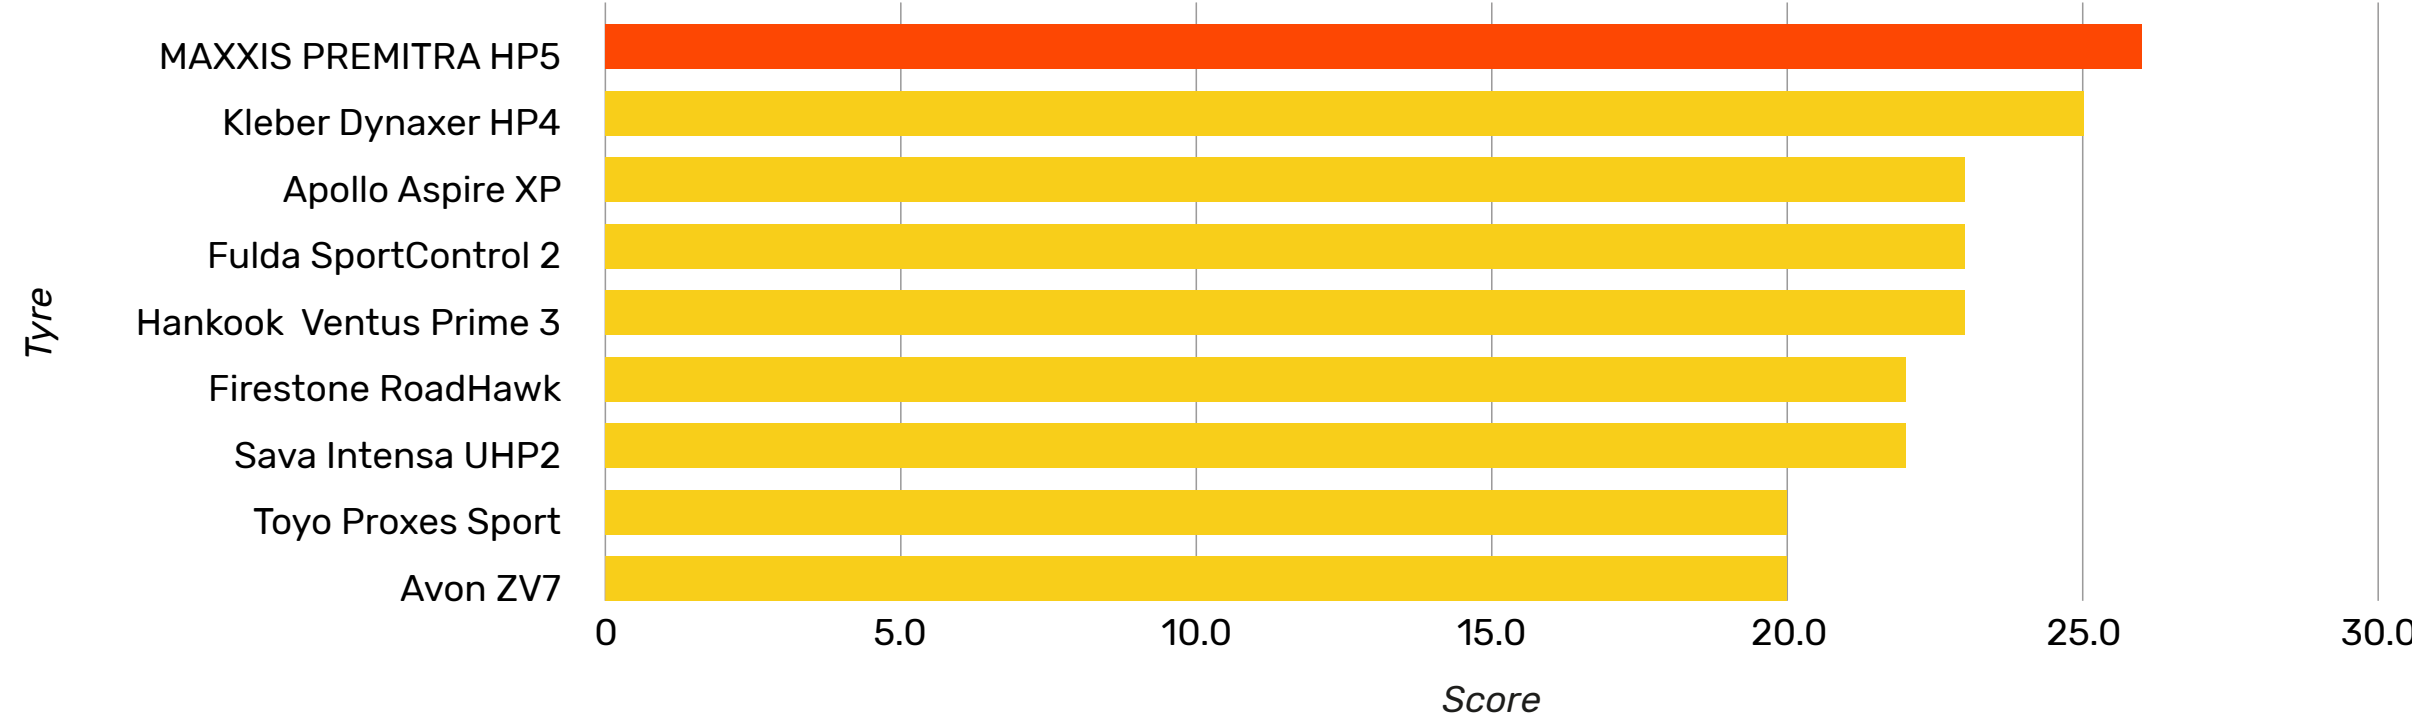

Dry Braking