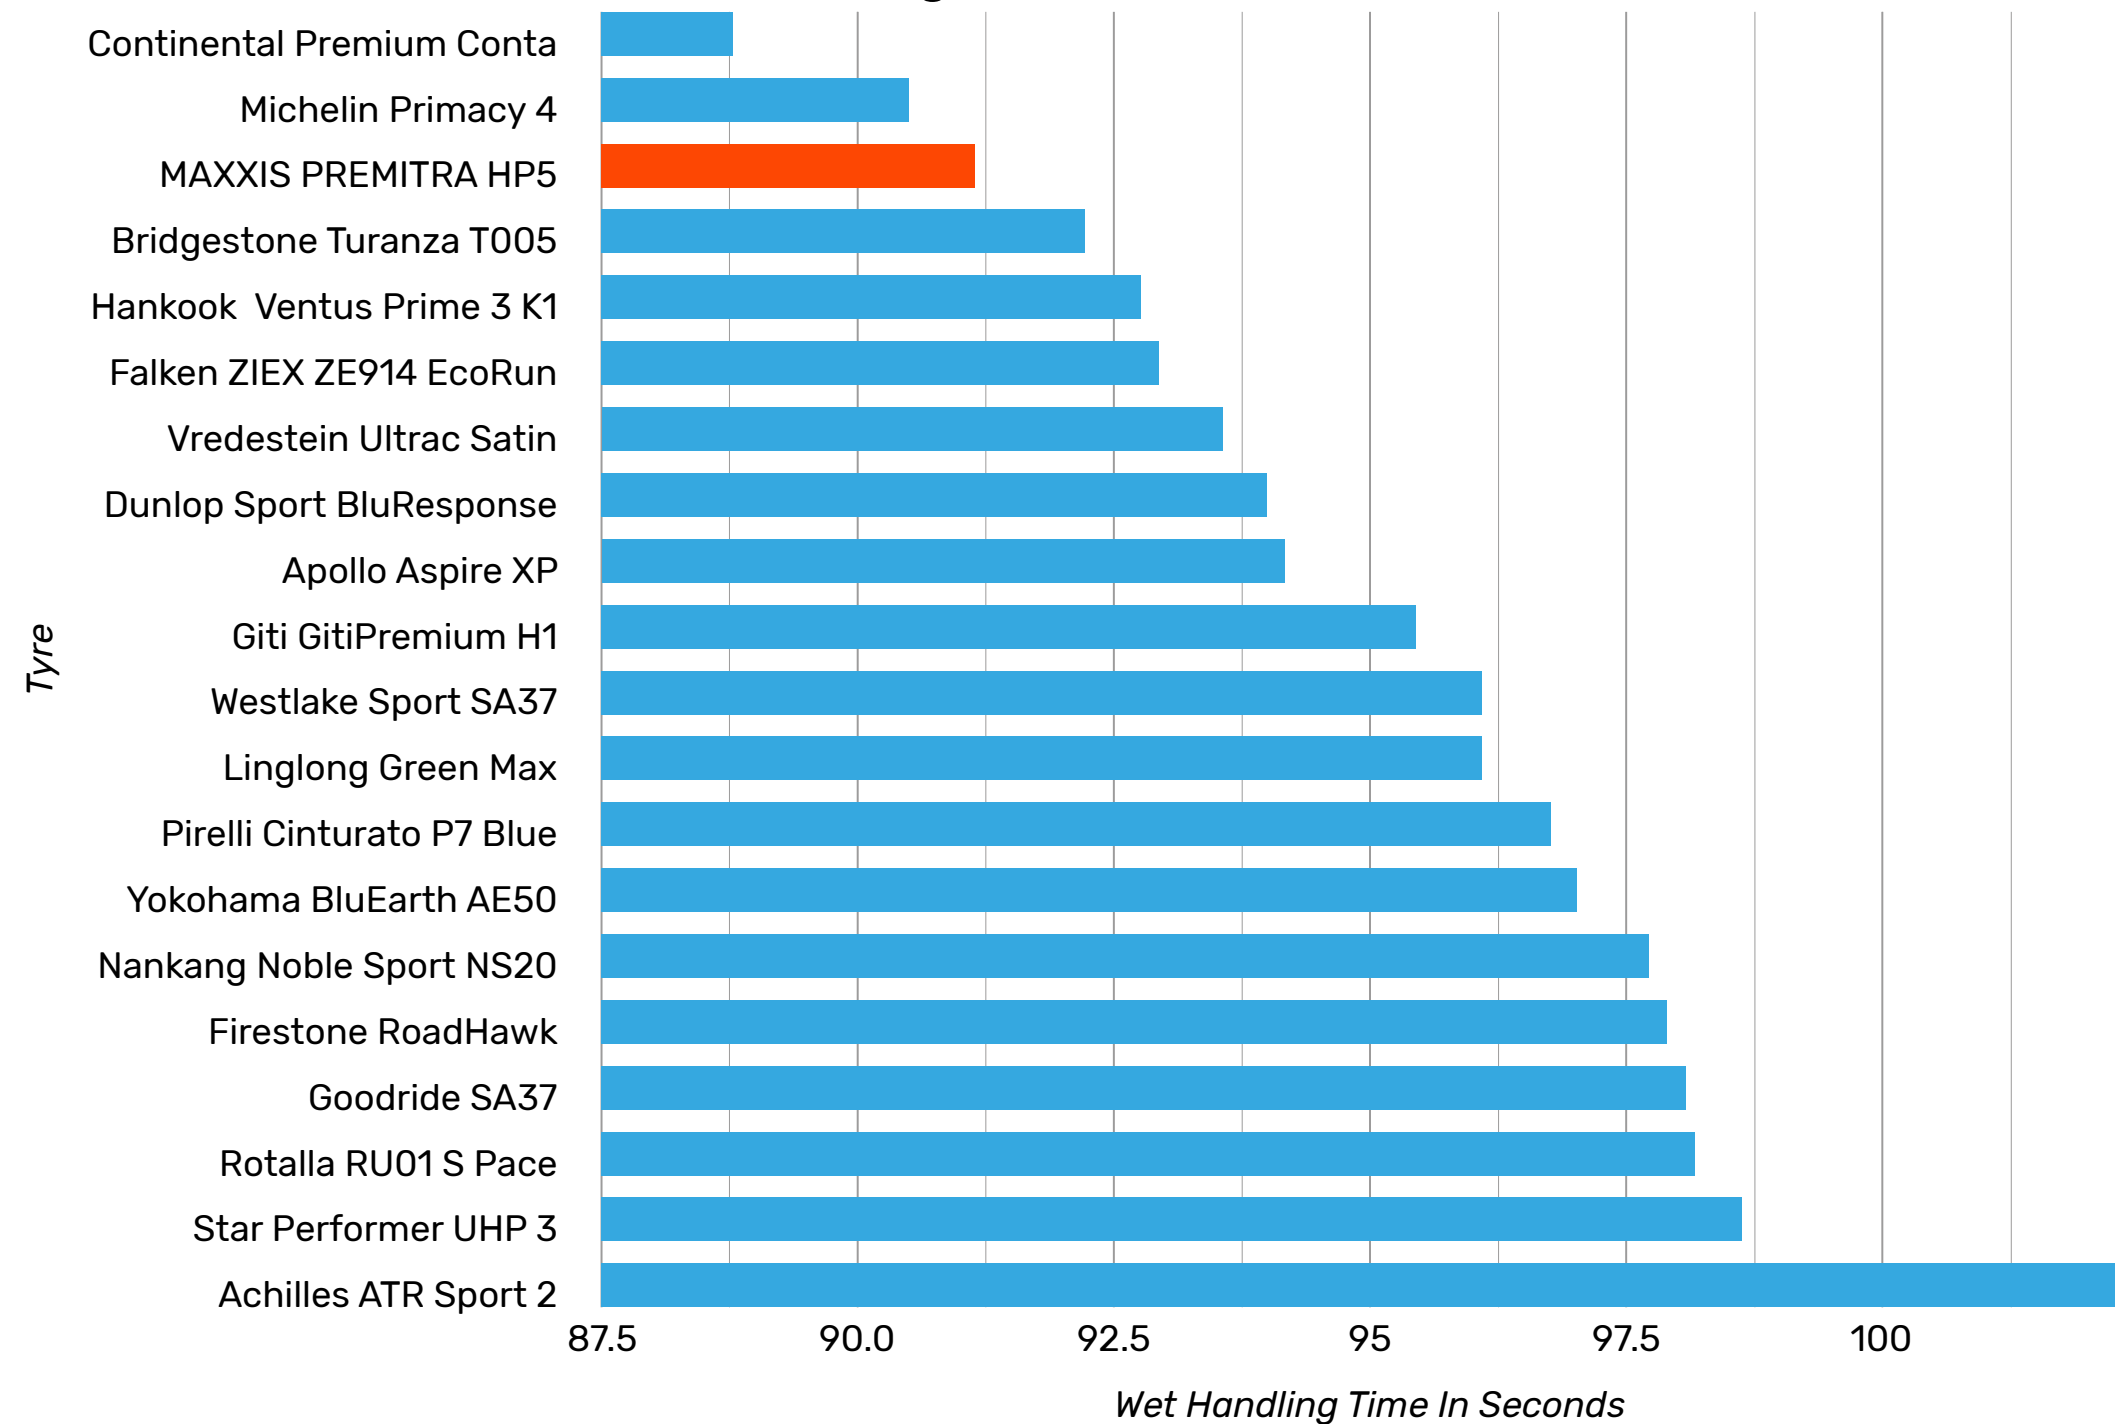

225/50 R17

Wet Handling

Subj. Wet Handling

PREMITRA HP5

2020 ACE Mid-Range Summer Tyre Test
 9 tyres tested
 215/55 R17

Aquaplaning Along

Aquaplaning Across

PREMITRA HP5