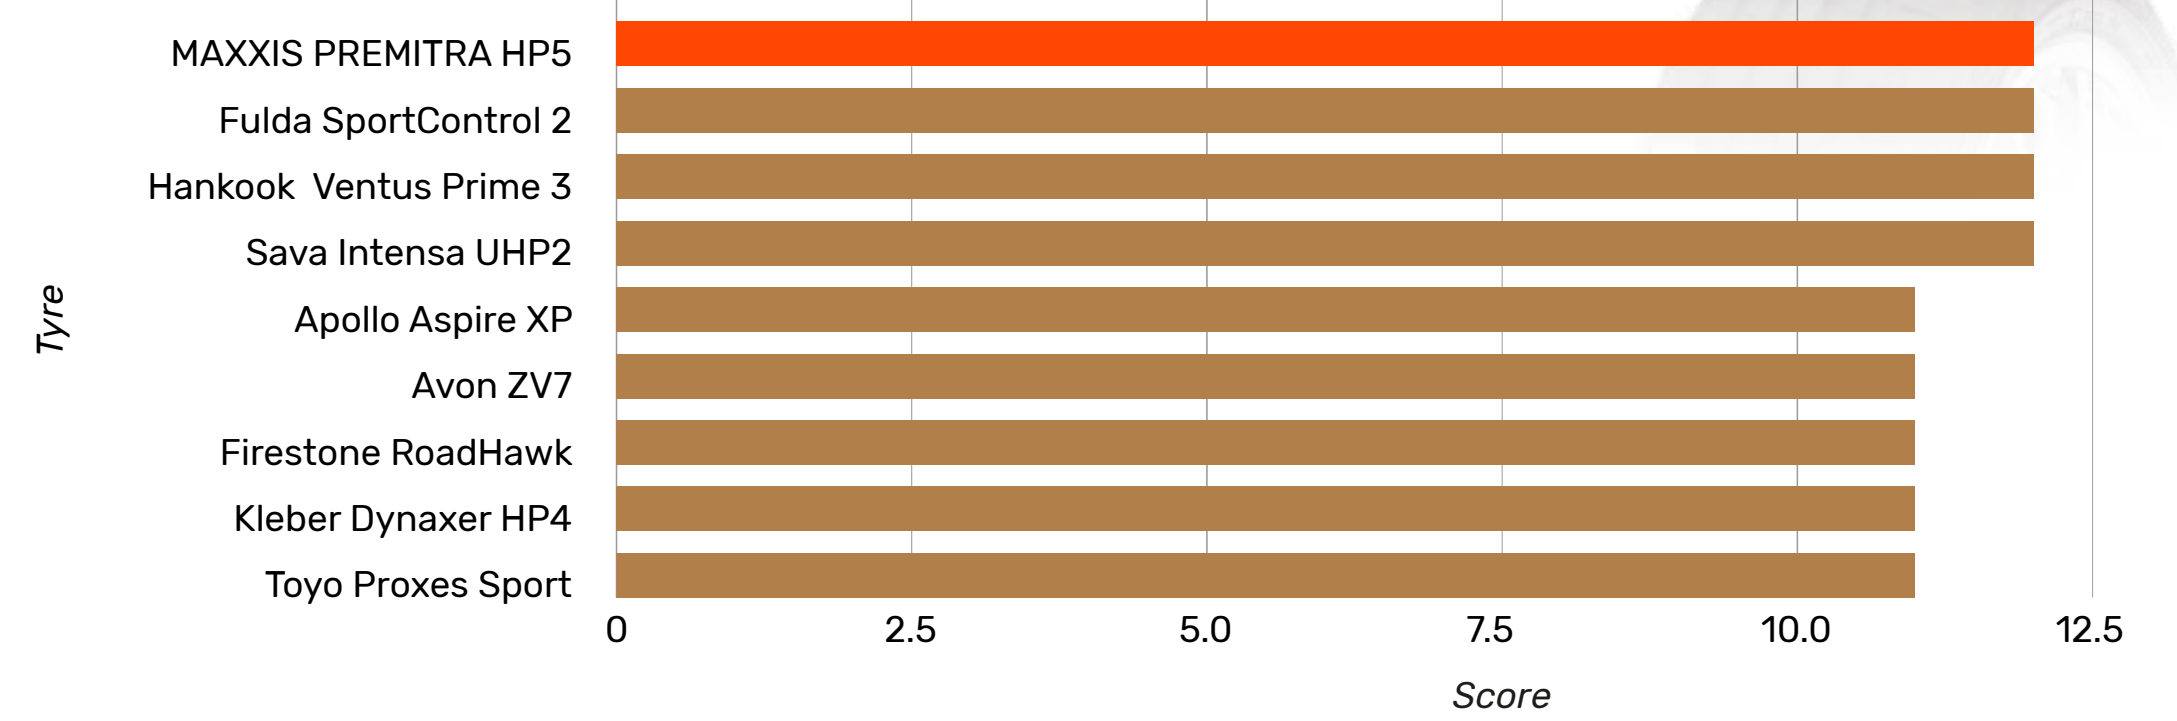

225/50 R17

Wet Handling

Subj. Wet Handling

PREMITRA HP5

2020 ACE Mid-Range Summer Tyre Test
 9 tyres tested
 215/55 R17

Aquaplaning Along

Aquaplaning Across

PREMITRA HP5

2020 ACE Mid-Range Summer Tyre Test
 9 tyres tested
 215/55 R17

Dry Braking

Subj. Dry Handling

Rolling Resistance

PREMITRA HP5

ADAC Motorwelt 03/2017
16 Sommerreifen im Test

ADAC

MAXXIS
Premitra HP5
Dimension 195/65 R 15 91V
Reifen-Label C/A/70