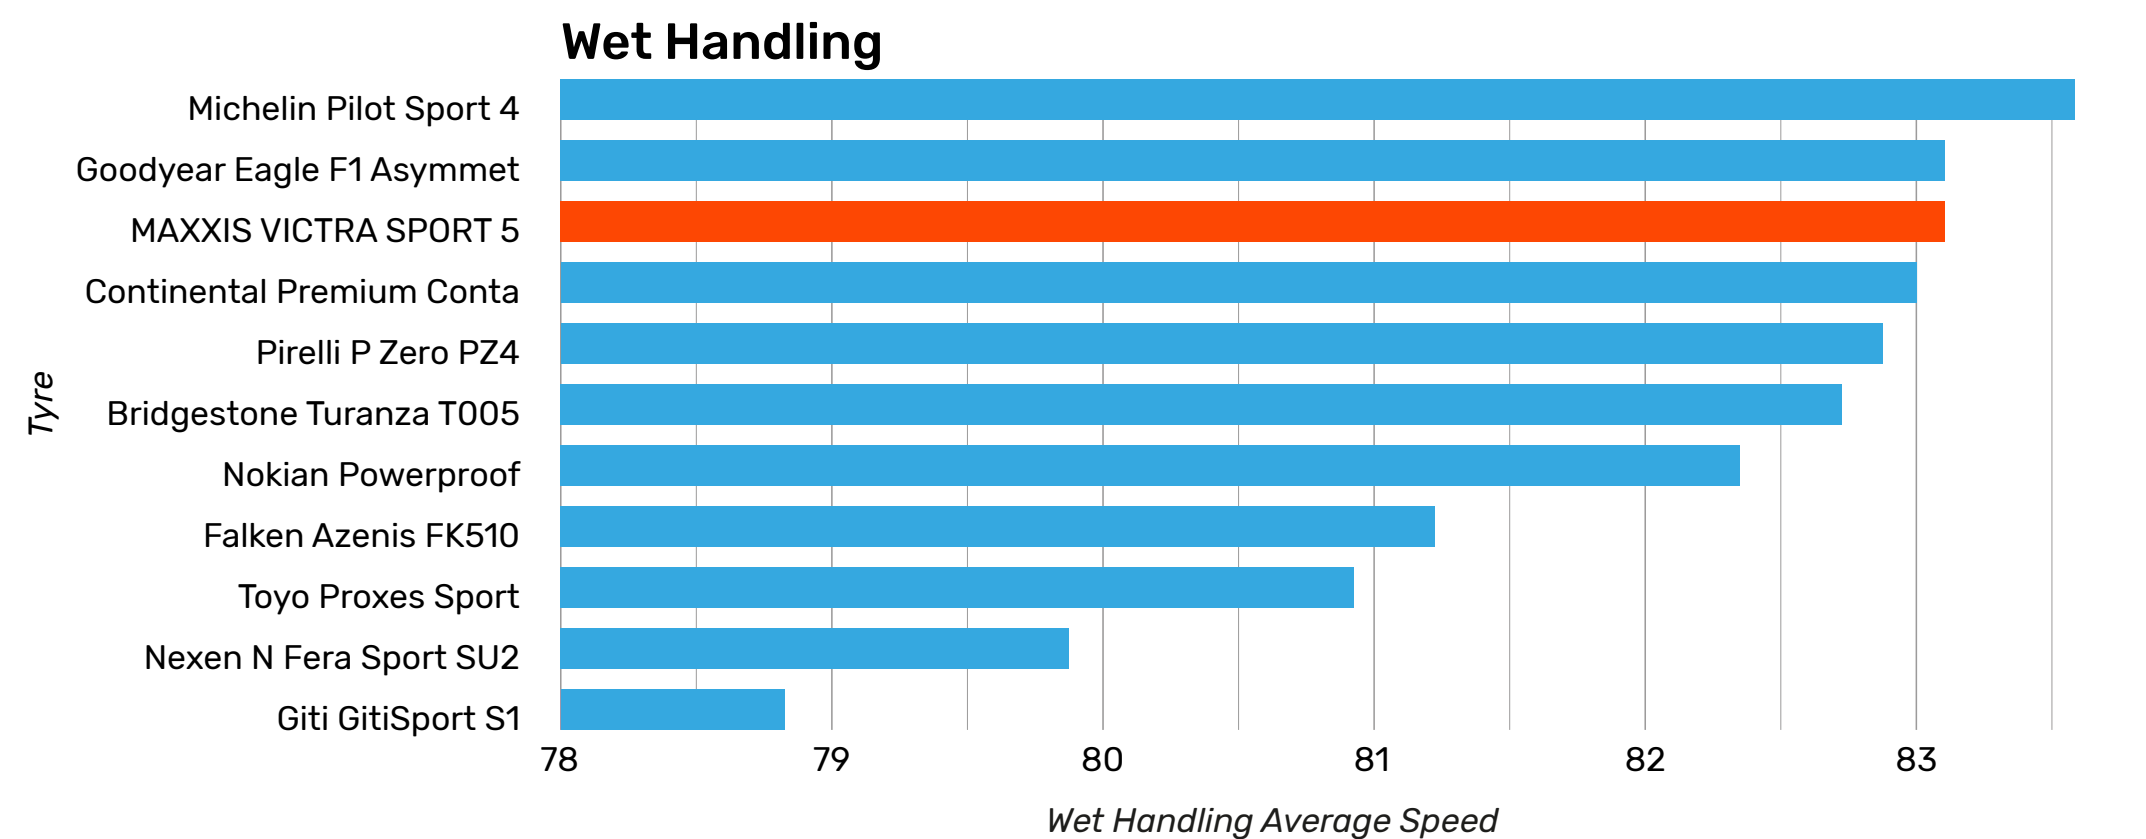

Test DE **gut (2,2)**

2020 ADAC 18 Inch Summer Tyre Test
16 tyres tested
225/40 R18

Wet Road Surface

Comfort/Noise

VICTRA SPORT 5

ADAC ADAC Online 02/2020
16 Sommerreifen im Test
MAXXIS
Victra Sport 5
Dimension 225/40 R 18 92 Y
Reifen-Label E/A/72

Test **gut (2,2)**

2020 ADAC 18 Inch Summer Tyre Test
16 tyres tested
225/40 R18

VICTRA SPORT 5

2020 AMS 18 Inch Summer Tyre Test

11 tyres tested

225/45 R18

Maxxis Tyre Test Results

www.maxxis.eu

VICTRA SPORT 5

2020 Auto Bild Summer Tyre Test

20 tyres tested

245/45 R18

Wet Handling

Straight Aqua

Maxxis Tyre Test Results

www.maxxis.eu