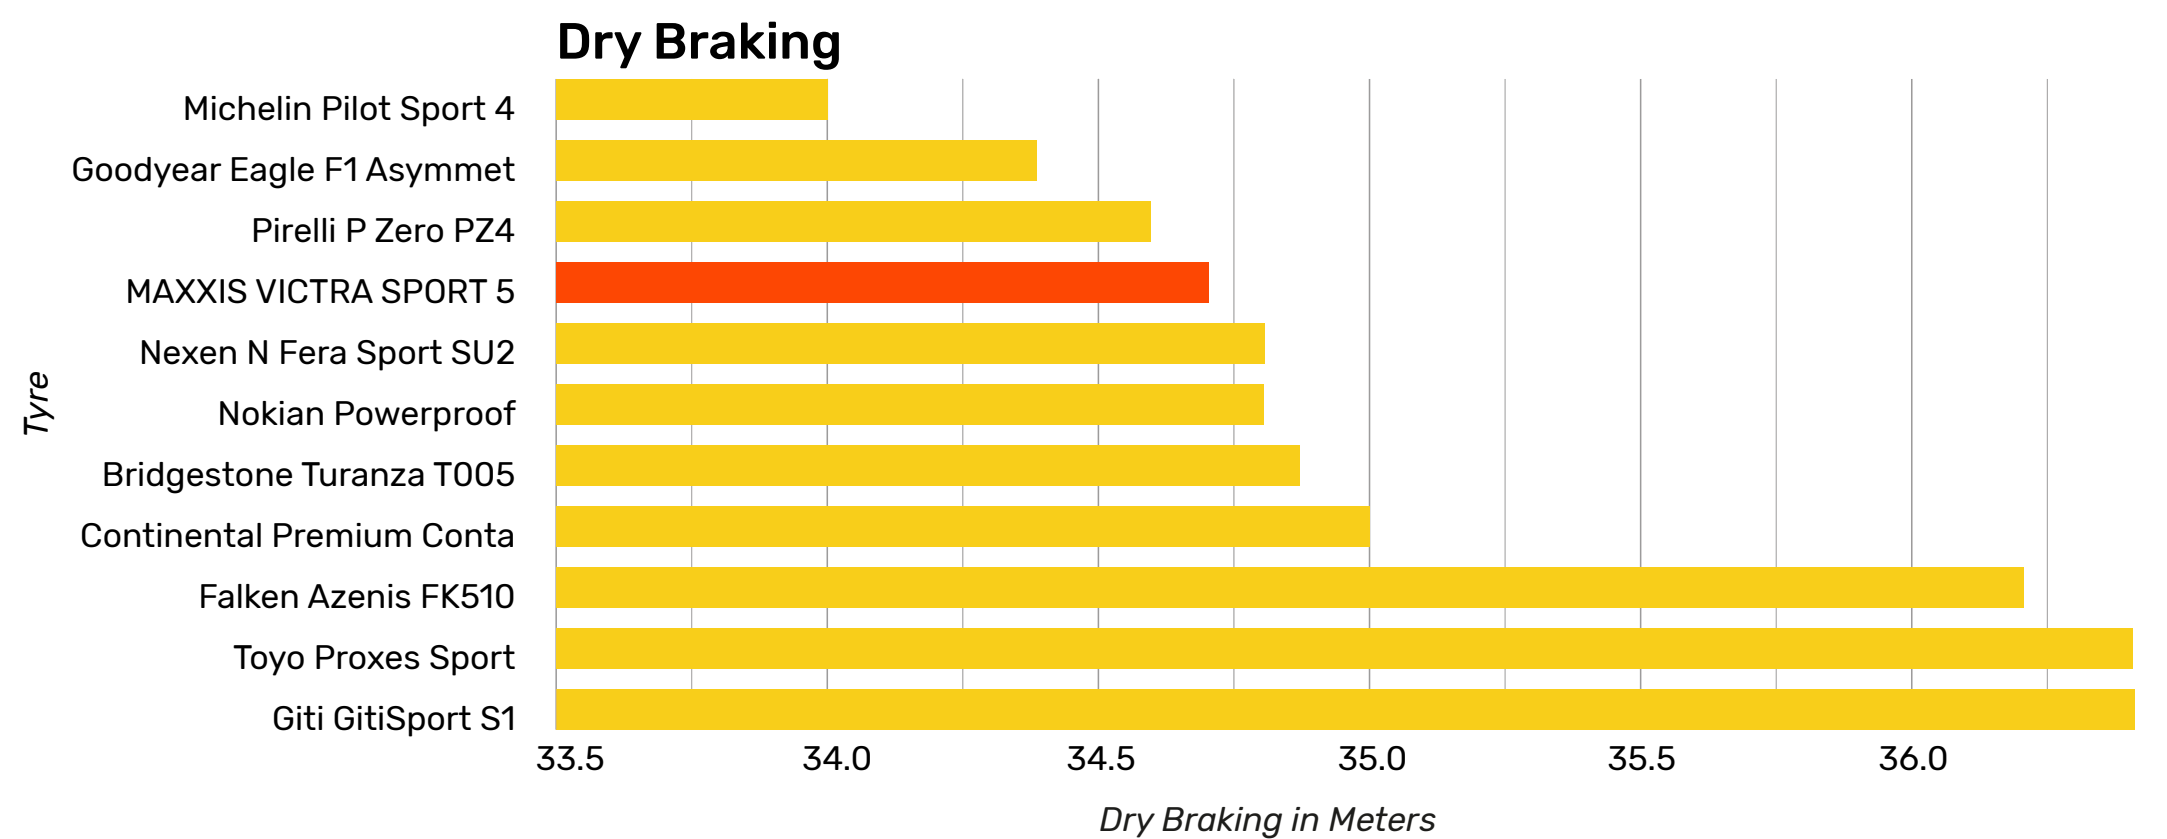

Test DE **gut (2,2)**

2020 ADAC 18 Inch Summer Tyre Test
16 tyres tested
225/40 R18

Wet Road Surface

Comfort/Noise

VICTRA SPORT 5

ADAC ADAC Online 02/2020
16 Sommerreifen im Test
MAXXIS
Victra Sport 5
Dimension 225/40 R 18 92 Y
Reifen-Label E/A/72

Test **gut (2,2)**

2020 ADAC 18 Inch Summer Tyre Test
16 tyres tested
225/40 R18

VICTRA SPORT 5

2020 AMS 18 Inch Summer Tyre Test

11 tyres tested

225/45 R18

Maxxis Tyre Test Results

www.maxxis.eu

VICTRA SPORT 5

2020 Auto Bild Summer Tyre Test

20 tyres tested

245/45 R18

Wet Handling

Straight Aqua

Maxxis Tyre Test Results

www.maxxis.eu