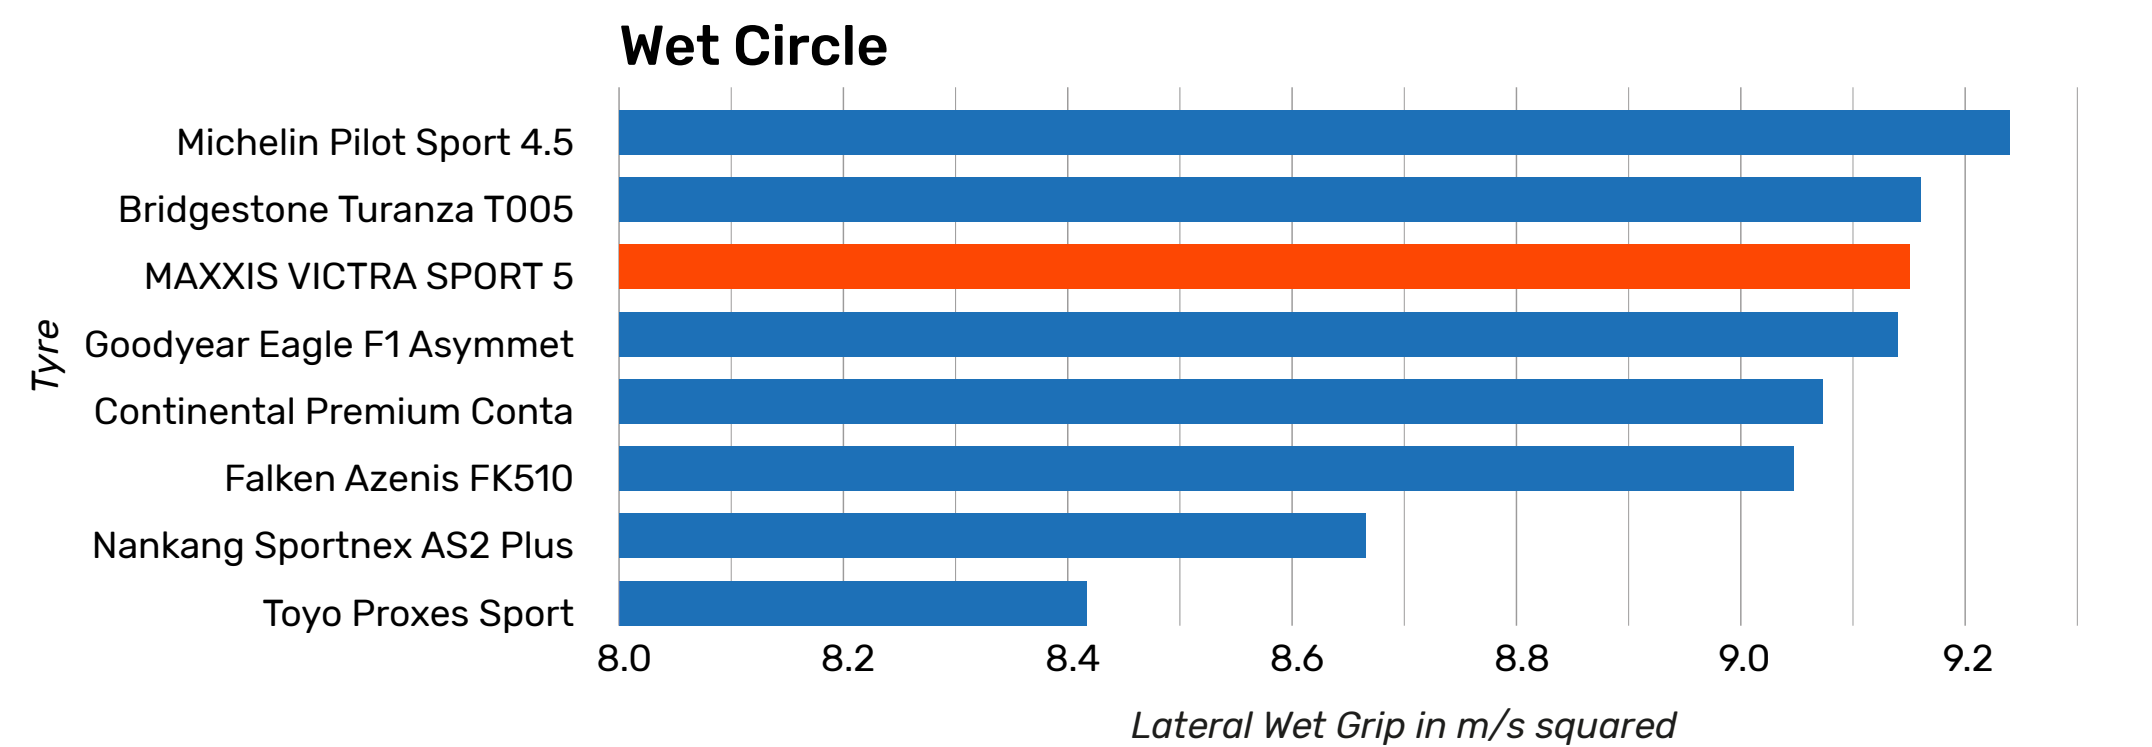

VICTRA SPORT 5

2021 Sport Auto UHP Tyre Test

8 tyres tested

255/35 R19 front and 275/35 R19 rear

Toyota Supra and BMW Z4

VICTRA SPORT 5

ADAC ADAC Online 02/2020
16 Sommerreifen im Test
MAXXIS
Victra Sport 5
Dimension 225/40 R 18 92 Y
Reifen-Label E/A/72

Test DE **gut (2,2)**

2020 ADAC 18 Inch Summer Tyre Test
16 tyres tested
225/40 R18

Wet Road Surface

Comfort/Noise

VICTRA SPORT 5

ADAC ADAC Online 02/2020
16 Sommerreifen im Test
MAXXIS
Victra Sport 5
Dimension 225/40 R 18 92 Y
Reifen-Label E/A/72

Test **gut (2,2)**

2020 ADAC 18 Inch Summer Tyre Test
16 tyres tested
225/40 R18

VICTRA SPORT 5

2020 AMS 18 Inch Summer Tyre Test

11 tyres tested

225/45 R18

Maxxis Tyre Test Results

www.maxxis.eu

VICTRA SPORT 5

2020 Auto Bild Summer Tyre Test

20 tyres tested

245/45 R18

Wet Handling

Straight Aqua

Maxxis Tyre Test Results

www.maxxis.eu