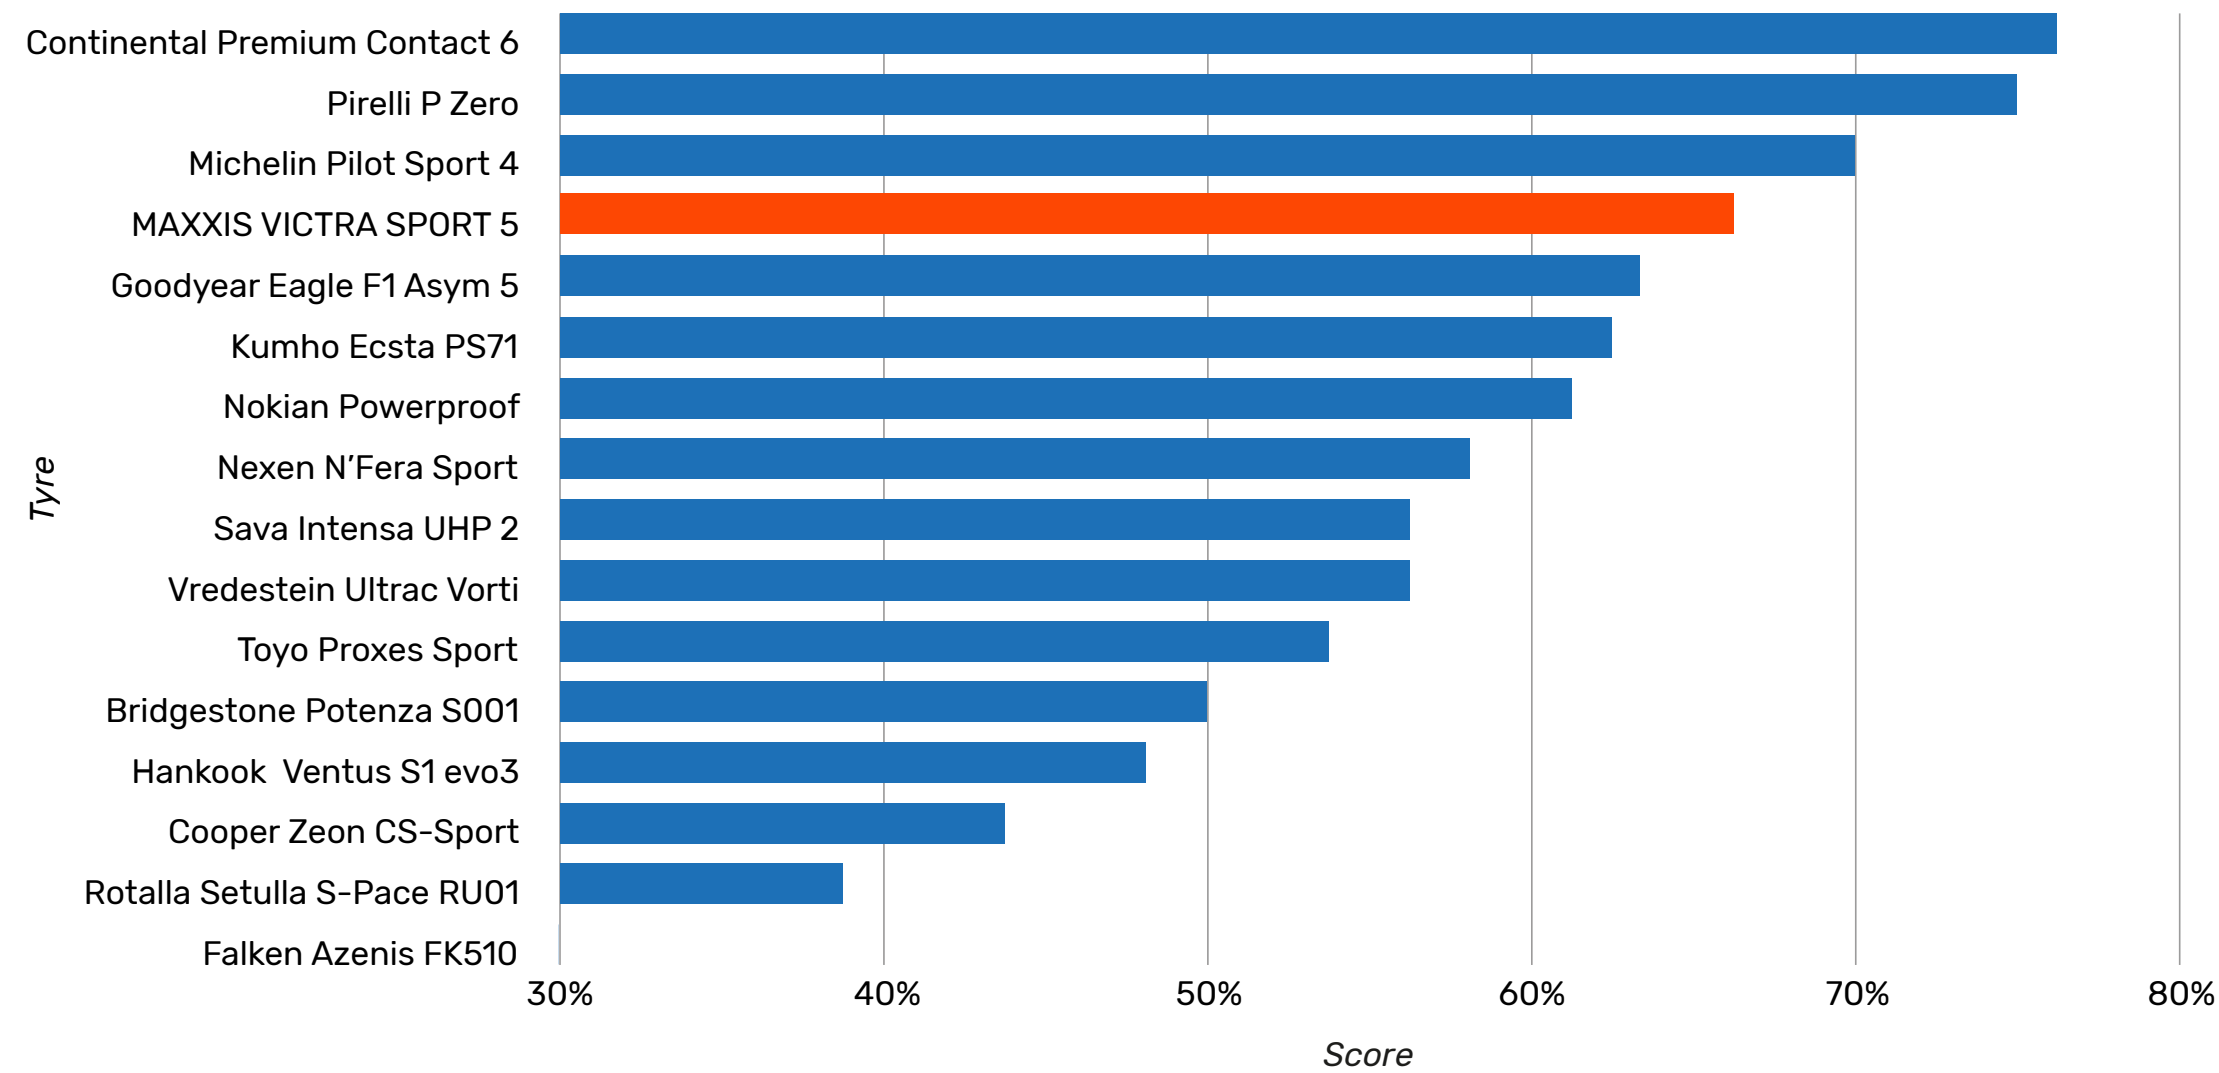

VICTRA SPORT 5

2021 Sport Auto UHP Tyre Test

8 tyres tested

255/35 R19 front and 275/35 R19 rear

Toyota Supra and BMW Z4

VICTRA SPORT 5

ADAC ADAC Online 02/2020
16 Sommerreifen im Test
MAXXIS
Victra Sport 5
Dimension 225/40 R 18 92 Y
Reifen-Label E/A/72

Test DE **gut (2,2)**

2020 ADAC 18 Inch Summer Tyre Test
16 tyres tested
225/40 R18

Wet Road Surface

Comfort/Noise

VICTRA SPORT 5

ADAC ADAC Online 02/2020
16 Sommerreifen im Test
MAXXIS
Victra Sport 5
Dimension 225/40 R 18 92 Y
Reifen-Label E/A/72

Test **gut (2,2)**

2020 ADAC 18 Inch Summer Tyre Test
16 tyres tested
225/40 R18

VICTRA SPORT 5

2020 AMS 18 Inch Summer Tyre Test

11 tyres tested

225/45 R18

Maxxis Tyre Test Results

www.maxxis.eu

VICTRA SPORT 5

2020 Auto Bild Summer Tyre Test

20 tyres tested

245/45 R18

Wet Handling

Straight Aqua

Maxxis Tyre Test Results

www.maxxis.eu