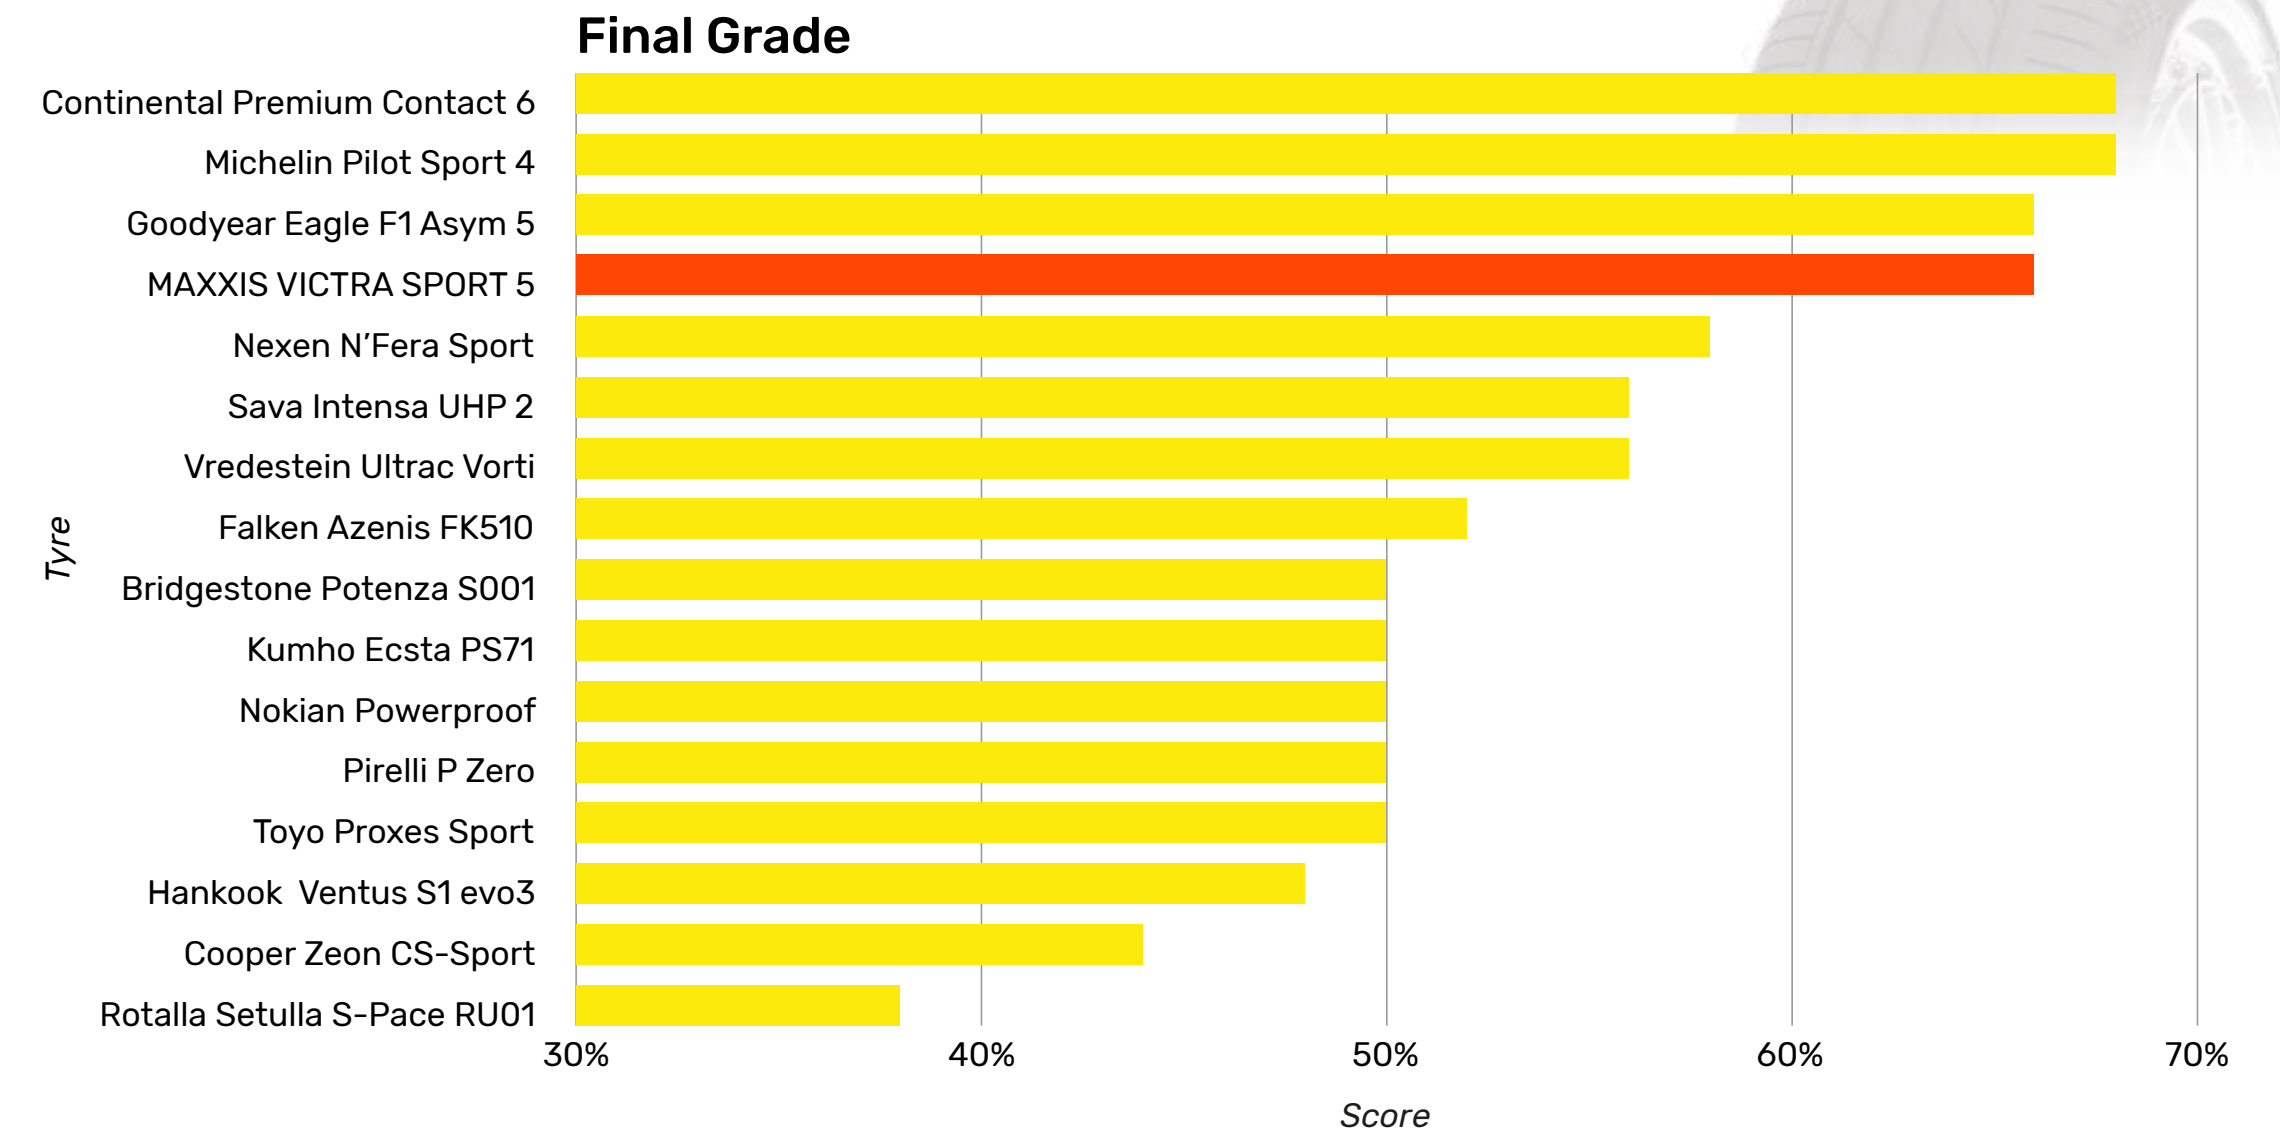

VICTRA SPORT 5

2021 Sport Auto UHP Tyre Test

8 tyres tested

255/35 R19 front and 275/35 R19 rear

Toyota Supra and BMW Z4

VICTRA SPORT 5

ADAC ADAC Online 02/2020
16 Sommerreifen im Test
MAXXIS
Victra Sport 5
Dimension 225/40 R 18 92 Y
Reifen-Label E/A/72

Test DE **gut (2,2)**

2020 ADAC 18 Inch Summer Tyre Test
16 tyres tested
225/40 R18

Wet Road Surface

Comfort/Noise

VICTRA SPORT 5

ADAC ADAC Online 02/2020
16 Sommerreifen im Test
MAXXIS
Victra Sport 5
Dimension 225/40 R 18 92 Y
Reifen-Label E/A/72

Test **gut (2,2)**

2020 ADAC 18 Inch Summer Tyre Test
16 tyres tested
225/40 R18

VICTRA SPORT 5

2020 AMS 18 Inch Summer Tyre Test

11 tyres tested

225/45 R18

Maxxis Tyre Test Results

www.maxxis.eu

VICTRA SPORT 5

2020 Auto Bild Summer Tyre Test

20 tyres tested

245/45 R18

Wet Handling

Straight Aqua

Maxxis Tyre Test Results

www.maxxis.eu