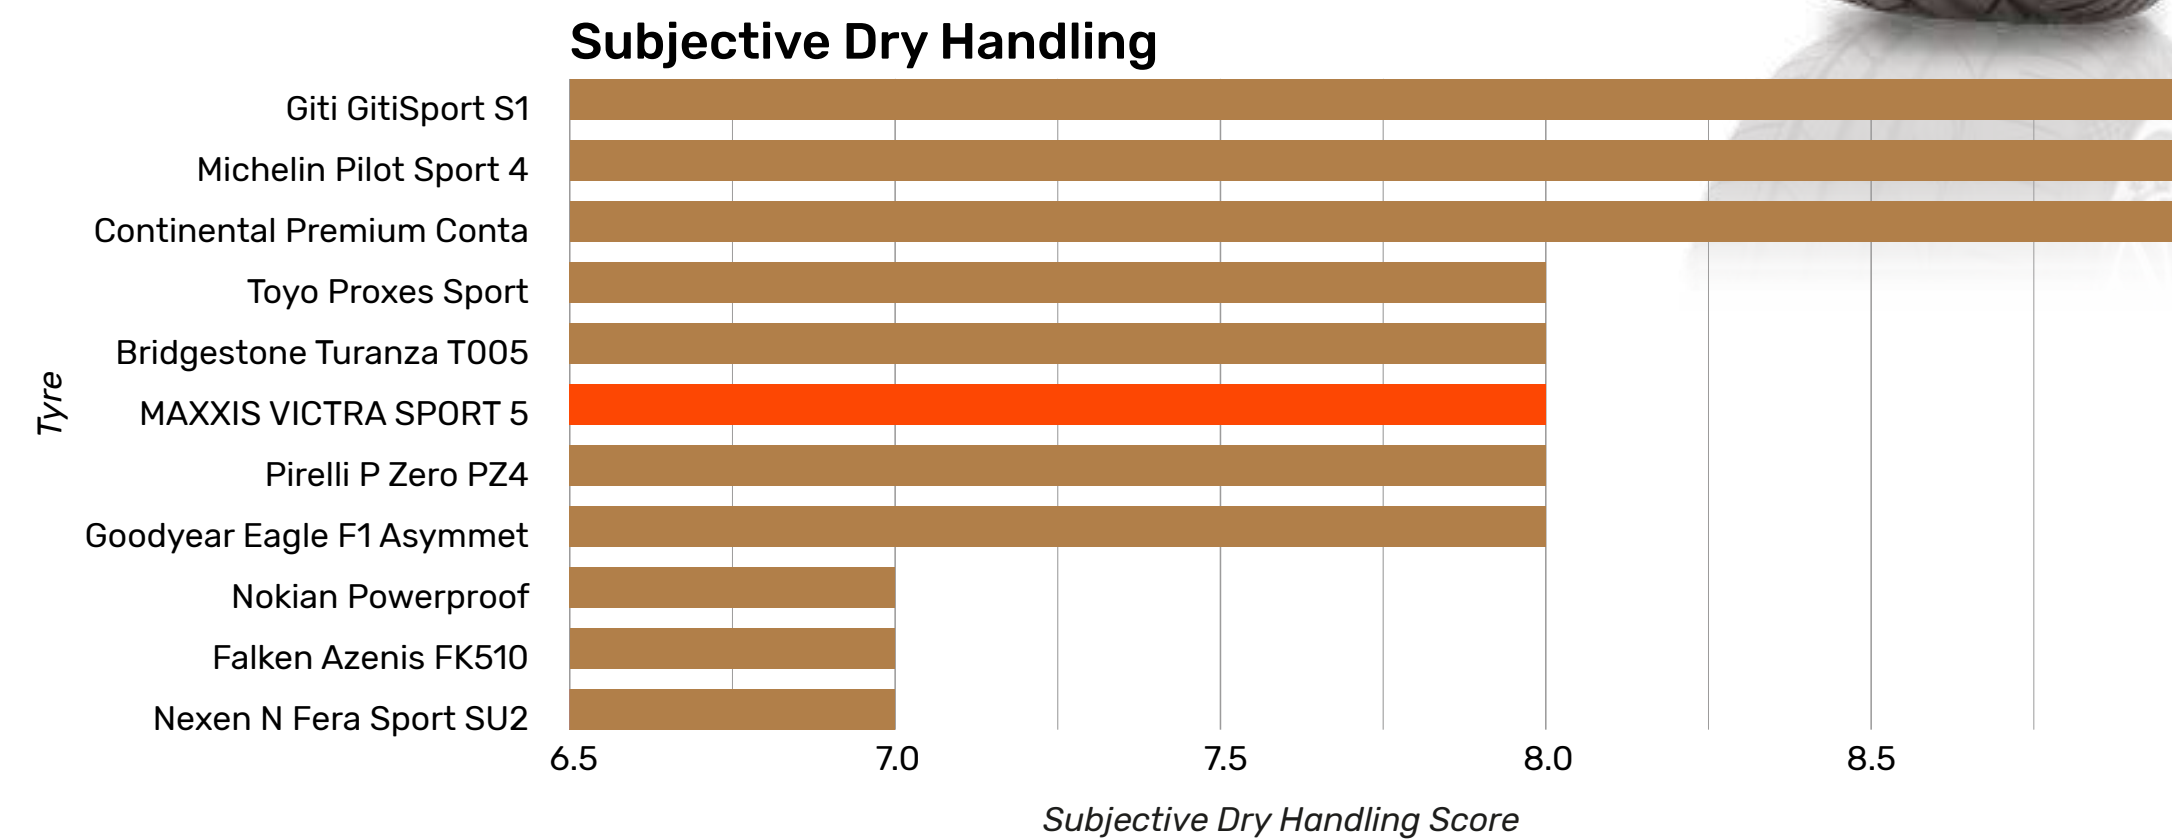

Test DE **gut (2,2)**

2020 ADAC 18 Inch Summer Tyre Test
16 tyres tested
225/40 R18

Wet Road Surface

Comfort/Noise

VICTRA SPORT 5

ADAC ADAC Online 02/2020
16 Sommerreifen im Test
MAXXIS
Victra Sport 5
Dimension 225/40 R 18 92 Y
Reifen-Label E/A/72

Test **gut (2,2)**

2020 ADAC 18 Inch Summer Tyre Test
16 tyres tested
225/40 R18

VICTRA SPORT 5

2020 AMS 18 Inch Summer Tyre Test

11 tyres tested

225/45 R18

Maxxis Tyre Test Results

www.maxxis.eu

VICTRA SPORT 5

2020 Auto Bild Summer Tyre Test

20 tyres tested

245/45 R18

Wet Handling

Straight Aqua

Maxxis Tyre Test Results

www.maxxis.eu