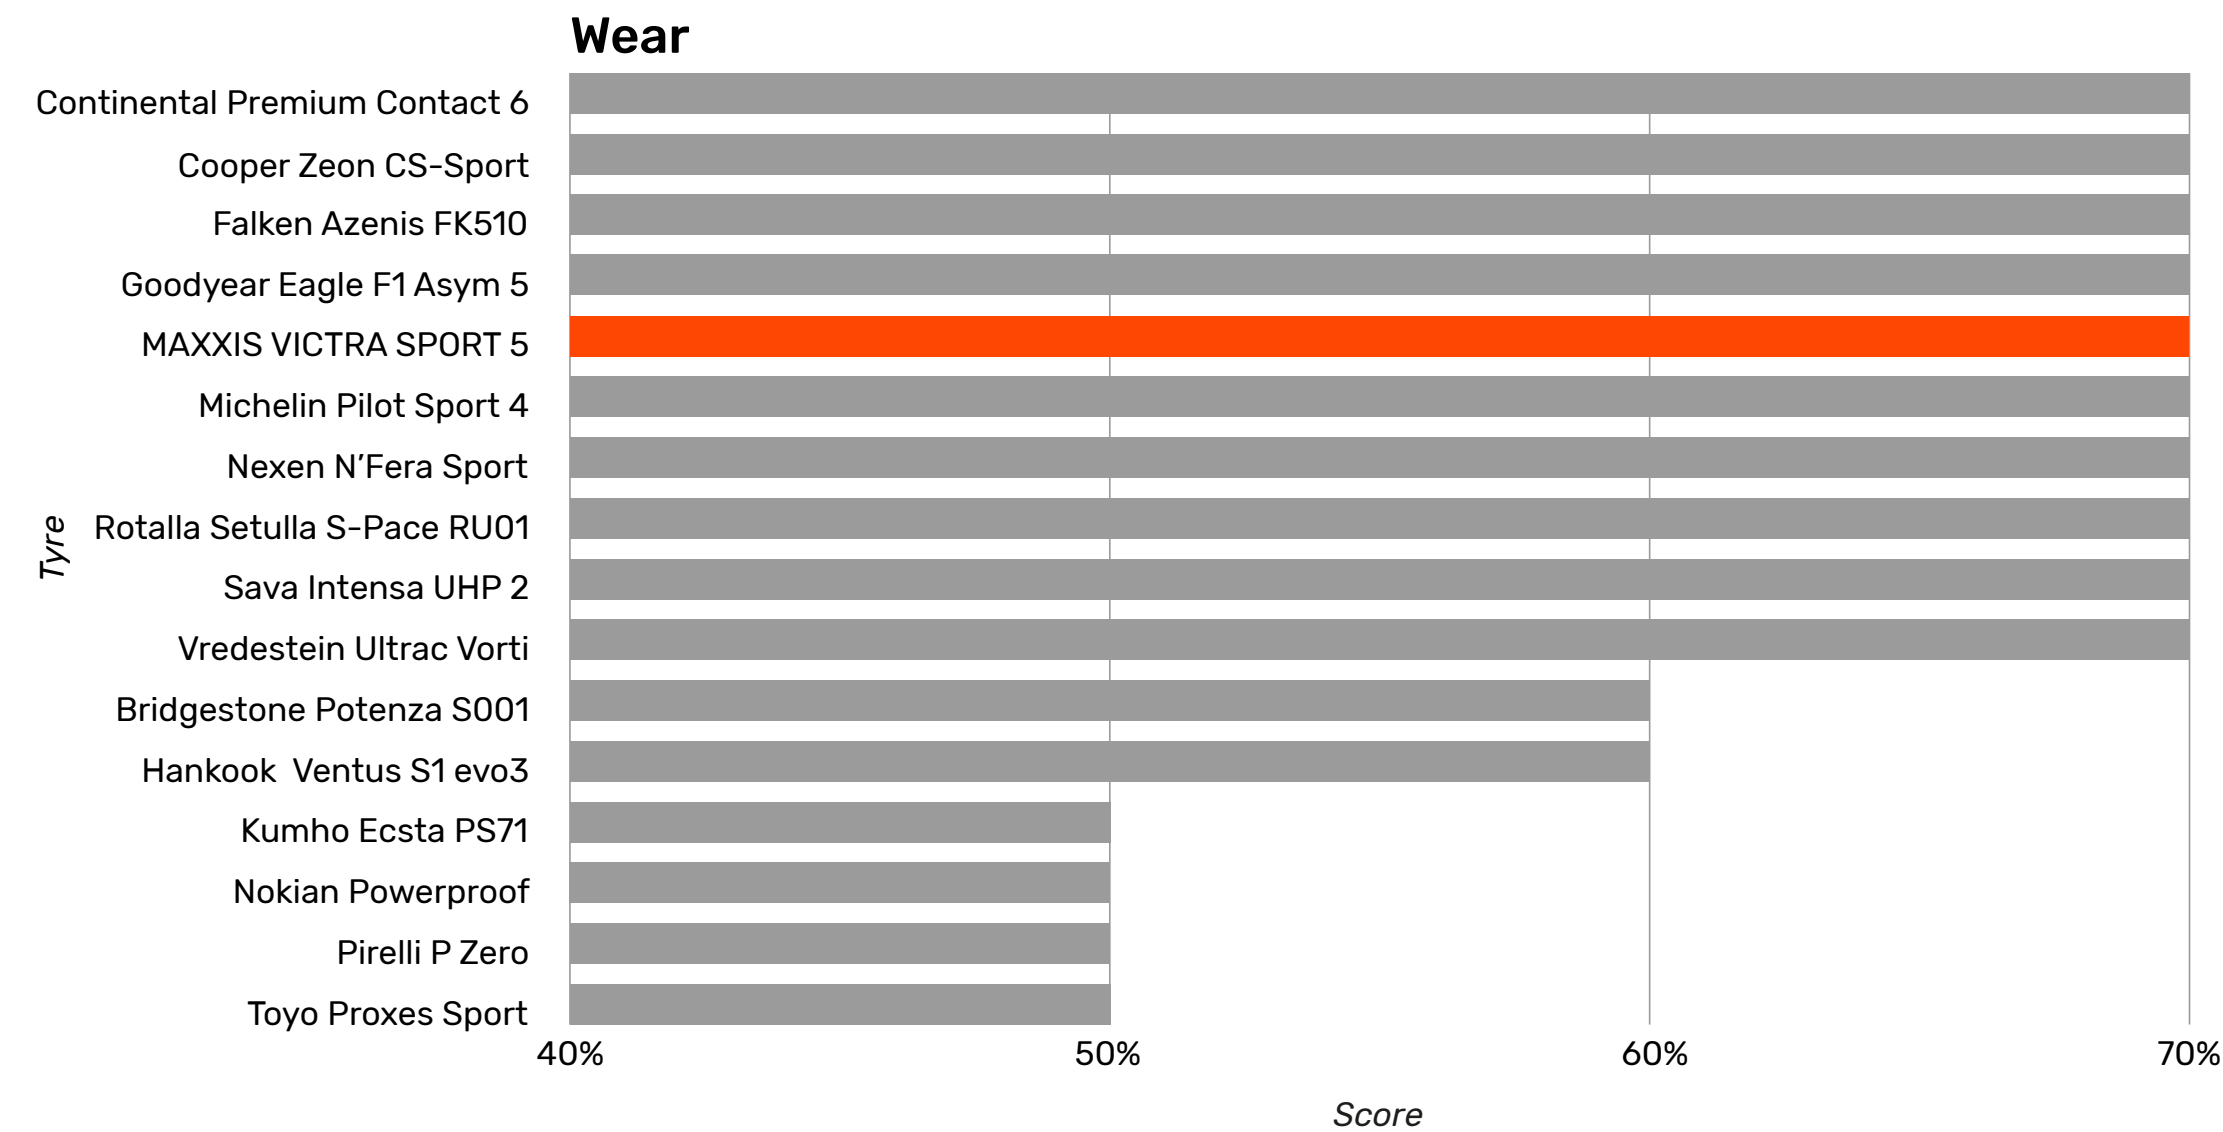

VICTRA SPORT 5

2021 Sport Auto UHP Tyre Test

8 tyres tested

255/35 R19 front and 275/35 R19 rear

Toyota Supra and BMW Z4

VICTRA SPORT 5

ADAC ADAC Online 02/2020
16 Sommerreifen im Test
MAXXIS
Victra Sport 5
Dimension 225/40 R 18 92 Y
Reifen-Label E/A/72

Test DE **gut (2,2)**

2020 ADAC 18 Inch Summer Tyre Test
16 tyres tested
225/40 R18

Wet Road Surface

Comfort/Noise

VICTRA SPORT 5

ADAC ADAC Online 02/2020
16 Sommerreifen im Test
MAXXIS
Victra Sport 5
Dimension 225/40 R 18 92 Y
Reifen-Label E/A/72

Test **gut (2,2)**

2020 ADAC 18 Inch Summer Tyre Test
16 tyres tested
225/40 R18

VICTRA SPORT 5

2020 AMS 18 Inch Summer Tyre Test

11 tyres tested

225/45 R18

Maxxis Tyre Test Results

www.maxxis.eu

VICTRA SPORT 5

2020 Auto Bild Summer Tyre Test

20 tyres tested

245/45 R18

Wet Handling

Straight Aqua

Maxxis Tyre Test Results

www.maxxis.eu